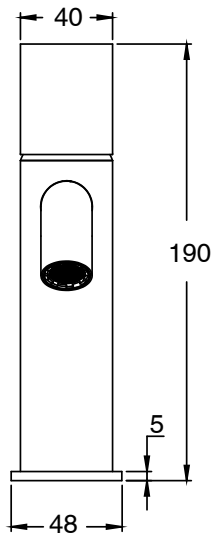

SUSSEX

**Sussex Pure Basin Mixer Curved Spout with Linear Textured Handles PVD Matte Black (5 Star)
Lead Free
46960**

SPECIFICATIONS	
Recommended Use	Residential;Commercial
Colour Finish	Matte Black
Primary Material	Lead Free Brass
Recommended Pressure Range	150 - 500 kPa as per AS3500
Max Continuous Working Temperature (deg C)	65
Min Continuous Working Temperature (deg C)	1
WARRANTY	
Residential Use (Years)	40
Commercial Use (Years)	10
<i>Please refer to Sussex Warranty page for full Terms and Conditions</i>	