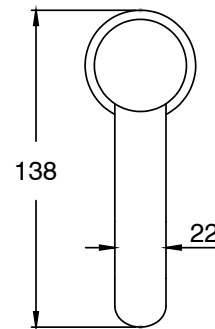

SUSSEX

**Sussex Pure Basin Mixer Curved Spout with Linear Textured Handles PVD Matte Black (5 Star)
Lead Free
46960**

SPECIFICATIONS	
Recommended Use	Residential;Commercial
Colour Finish	Matte Black
Primary Material	Lead Free Brass
Recommended Pressure Range	150 - 500 kPa as per AS3500
Max Continuous Working Temperature (deg C)	65
Min Continuous Working Temperature (deg C)	1
WARRANTY	
Residential Use (Years)	40
Commercial Use (Years)	10
<i>Please refer to Sussex Warranty page for full Terms and Conditions</i>	

Disclaimer: Products in this specification manual must by regulation be installed by licensed and registered trade people. The manufacturer/distributor reserves the right to vary specifications or delete models from their range without prior notification. Dimensions are nominal measurements only. Dimensions and set-outs listed are correct at time of publication however the manufacturer/distributor takes no responsibility for printing errors.