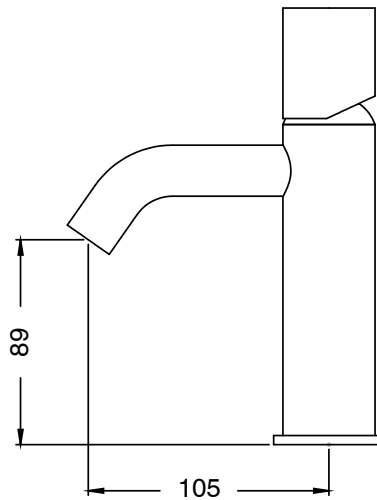

SUSSEX

**Sussex Pure Basin Mixer Curved Spout with Linear Textured Handles PVD Matte Black (5 Star)
Lead Free
46960**

SPECIFICATIONS	
Recommended Use	Residential;Commercial
Colour Finish	Matte Black
Primary Material	Lead Free Brass
Recommended Pressure Range	150 - 500 kPa as per AS3500
Max Continuous Working Temperature (deg C)	65
Min Continuous Working Temperature (deg C)	1
WARRANTY	
Residential Use (Years)	40
Commercial Use (Years)	10
<i>Please refer to Sussex Warranty page for full Terms and Conditions</i>	