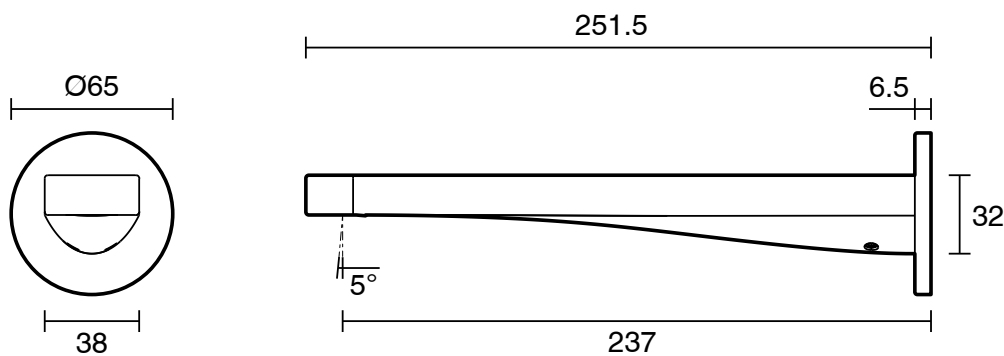

## Mizu Soothe MK2 Wall Basin/Bath Outlet 250mm Chrome (6 Star) Lead Free

2265231

SPECIFICATIONS	
Recommended Use	Residential;Commercial
Colour Finish	Polished Chrome
Primary Material	Lead Free Brass
Recommended Pressure Range	150 - 500 kPa as per AS3500
Max Continuous Working Temperature (deg C)	70
Min Continuous Working Temperature (deg C)	5
WARRANTY	
Residential & Commercial Use (Years)	25
Spare Parts & Labour (Years)	1
<i>Please refer to Mizu Warranty page for full Terms and Conditions</i>	

Dimensions are nominal measurements only.