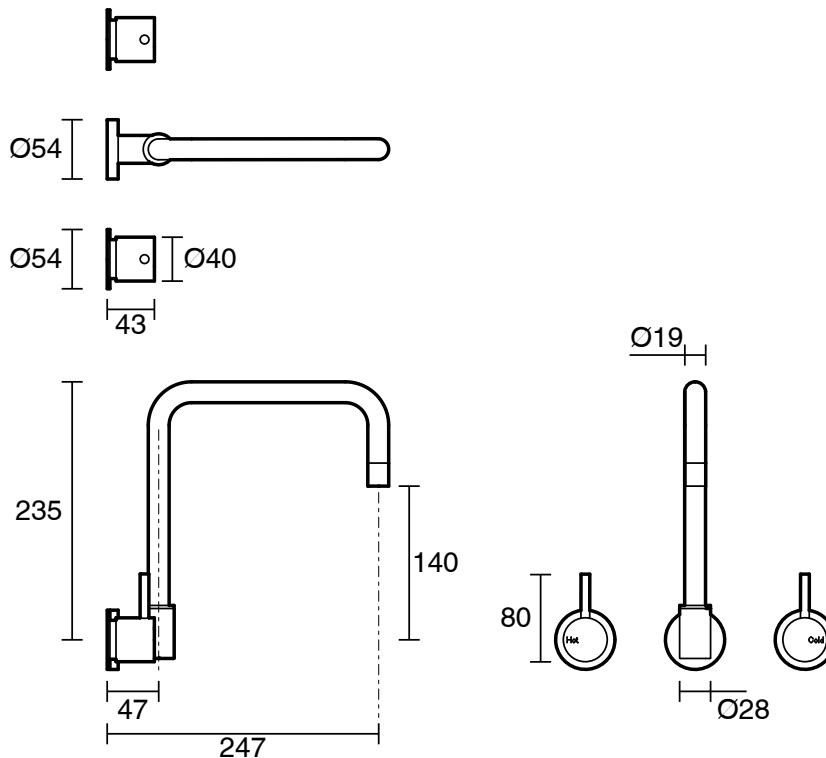

SUSSEX

Scala Wall Sink Set Square PVD Brushed Platinum Gold (3 Star) Lead Free

52712

SPECIFICATIONS	
Recommended Use	Residential; Commercial
Colour Finish	Brushed Platinum Gold
Primary Material	Lead Free Brass
Recommended Pressure Range	150 - 500 kPa as per AS3500
Max Continuous Working Temperature (deg C)	65
Min Continuous Working Temperature (deg C)	1
WARRANTY	
Residential Use (Years)	40
Commercial Use (Years)	10
<i>Please refer to Sussex Warranty page for full Terms and Conditions</i>	

Disclaimer: Products in this specification manual must by regulation be installed by licensed and registered trade people. The manufacturer/distributor reserves the right to vary specifications or delete models from their range without prior notification. Dimensions are nominal measurements only. Dimensions and set-outs listed are correct at time of publication however the manufacturer/distributor takes no responsibility for printing errors.