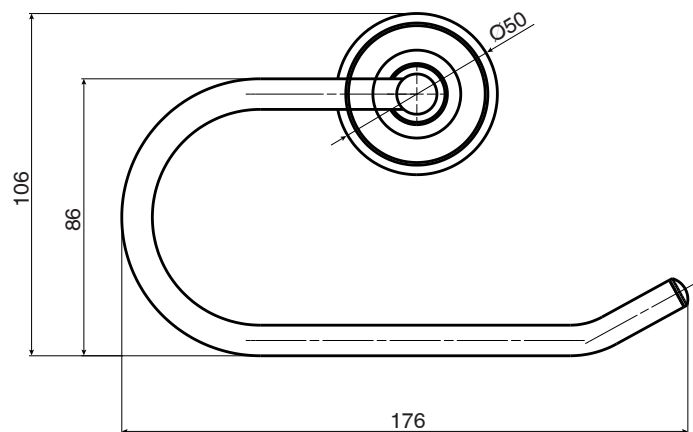

Posh Canterbury Toilet Roll Holder Polished Brass Gold

9508447

SPECIFICATIONS	
Recommended Use	Residential;Commercial
Colour Finish	Polished Brass Gold
Primary Material	DR Brass
WARRANTY	
Residential & Commercial Use (Years)	25
Spare Parts & Labour (Years)	1
<i>Please refer to Posh Warranty Page for full Terms and Conditions</i>	

Disclaimer: Products in this specification manual must by regulation be installed by licensed and registered trade people. The manufacturer/distributor reserves the right to vary specifications or delete models from their range without prior notification. Dimensions are nominal measurements only. Dimensions and set-outs listed are correct at time of publication however the manufacturer/distributor takes no responsibility for printing errors.