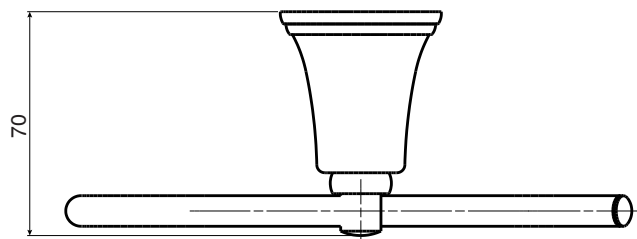

Posh Canterbury Toilet Roll Holder Polished Brass Gold

9508447

SPECIFICATIONS	
Recommended Use	Residential;Commercial
Colour Finish	Polished Brass Gold
Primary Material	DR Brass
WARRANTY	
Residential & Commercial Use (Years)	25
Spare Parts & Labour (Years)	1
<i>Please refer to Posh Warranty Page for full Terms and Conditions</i>	