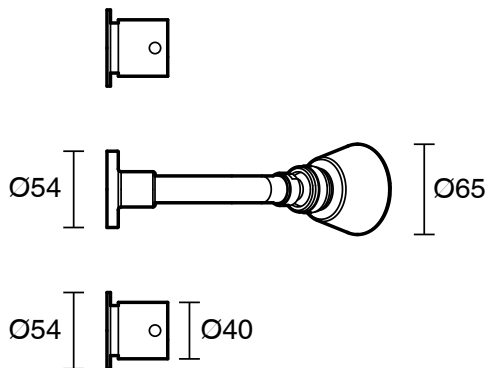

## Scala Shower Set PVD Brushed Platinum Gold (3 Star) Lead Free

52272

SPECIFICATIONS	
Recommended Use	Residential;Commercial
Colour Finish	Brushed Platinum Gold
Primary Material	Lead Free Brass
Recommended Pressure Range	150 - 500 kPa as per AS3500
Max Continuous Working Temperature (deg C)	65
Min Continuous Working Temperature (deg C)	1
WARRANTY	
Residential Use (Years)	40
Commercial Use (Years)	10

*Please refer to Sussex Warranty page for full Terms and Conditions*

Dimensions are nominal measurements only.