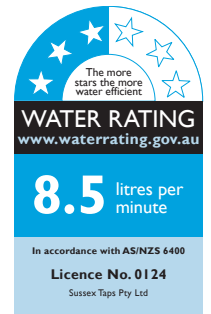

SUSSEX

Scala Shower Set PVD Brushed Platinum Gold (3 Star) Lead Free

52272

SPECIFICATIONS	
Recommended Use	Residential;Commercial
Colour Finish	Brushed Platinum Gold
Primary Material	Lead Free Brass
Recommended Pressure Range	150 - 500 kPa as per AS3500
Max Continuous Working Temperature (deg C)	65
Min Continuous Working Temperature (deg C)	1
WARRANTY	
Residential Use (Years)	40
Commercial Use (Years)	10

Please refer to Sussex Warranty page for full Terms and Conditions

Dimensions are nominal measurements only.

CLEANING RECOMMENDATIONS:

We recommend the use of soapy water or approved cleaners. This product should not be cleaned with abrasive materials. Damage caused by any improper treatment is not covered by the product warranty. Refer to Warranty Conditions

Disclaimer: Products in this specification manual must by regulation be installed by licensed and registered trade people. The manufacturer/distributor reserves the right to vary specifications or delete models from their range without prior notification. Dimensions are nominal measurements only. Dimensions and set-outs listed are correct at time of publication however the manufacturer/distributor takes no responsibility for printing errors.

Published 12/05/2026

To see the complete Sussex range go to www.reece.com.au