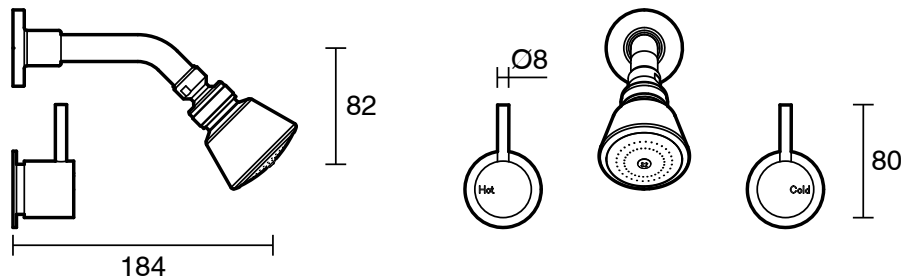

## Scala Shower Set PVD Brushed Platinum Gold (3 Star) Lead Free

52272

SPECIFICATIONS	
Recommended Use	Residential;Commercial
Colour Finish	Brushed Platinum Gold
Primary Material	Lead Free Brass
Recommended Pressure Range	150 - 500 kPa as per AS3500
Max Continuous Working Temperature (deg C)	65
Min Continuous Working Temperature (deg C)	1
WARRANTY	
Residential Use (Years)	40
Commercial Use (Years)	10

*Please refer to Sussex Warranty page for full Terms and Conditions*

Dimensions are nominal measurements only.