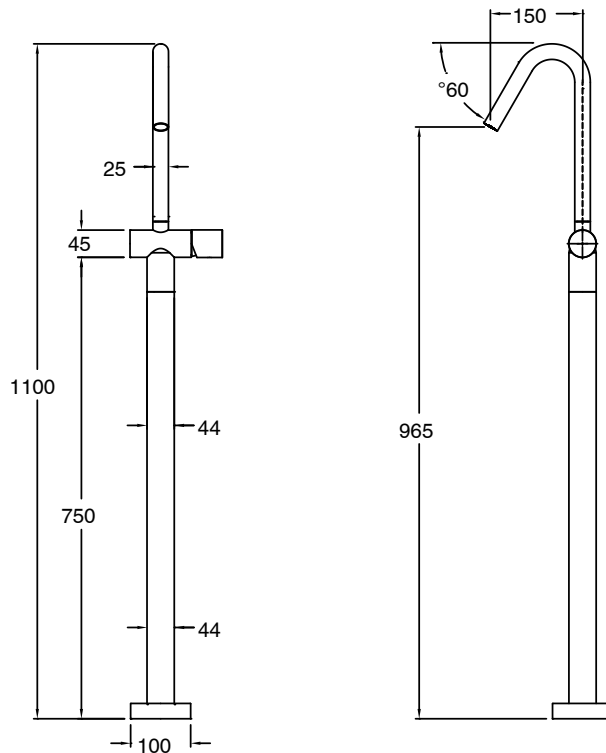

SUSSEX

Sussex Pure Floor Mounted Bath Mixer Tap Trimset with Cirque Textured Handle PVD Brushed Gold

9510943

SPECIFICATIONS

Recommended Use	Residential;Commercial
Colour Finish	Brushed Gold
Primary Material	DR Brass
Recommended Pressure Range	150 - 500 kPa as per AS3500
Max Continuous Working Temperature (deg C)	65
Min Continuous Working Temperature (deg C)	1

WARRANTY

Residential Use (Years)	40
Commercial Use (Years)	10

Please refer to Sussex Warranty page for full Terms and Conditions

Dimensions are nominal measurements only.

CLEANING RECOMMENDATIONS:

We recommend the use of soapy water or approved cleaners. This product should not be cleaned with abrasive materials. Damage caused by any improper treatment is not covered by the product warranty. Refer to Warranty Conditions

Disclaimer: Products in this specification manual must by regulation be installed by licensed and registered trade people. The manufacturer/distributor reserves the right to vary specifications or delete models from their range without prior notification. Dimensions are nominal measurements only. Dimensions and set-outs listed are correct at time of publication however the manufacturer/distributor takes no responsibility for printing errors.

Published 21/04/2026

To see the complete Sussex range go to www.reece.com.au