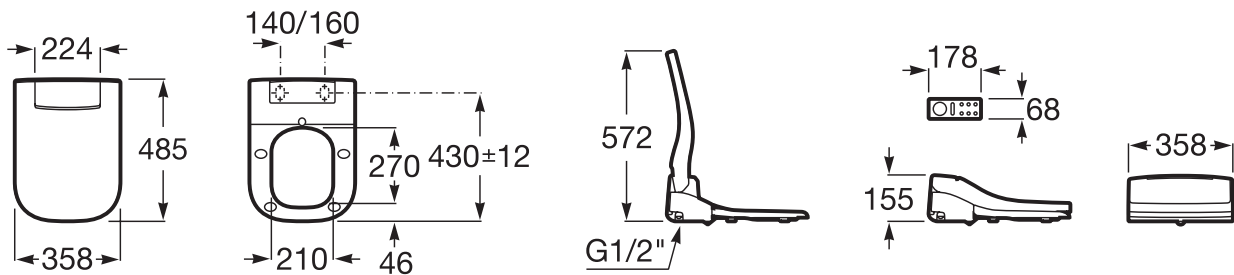

Roca MultiClean Premium Bidet Seat White

1804818

SPECIFICATIONS	
Recommended Use	Residential;Commercial
Toilet Seat Type	Bidet Seat
Primary Material	Polypropylene (PP)
Colour	White
WARRANTY	
Product or Parts Replacement Only (Years)	5
<i>Please refer to Roca Warranty page for full Terms and Conditions</i>	

Disclaimer: Products in this specification manual must by regulation be installed by licensed and registered trade people. The manufacturer/distributor reserves the right to vary specifications or delete models from their range without prior notification. Dimensions are nominal measurements only. Dimensions and set-outs listed are correct at time of publication however the manufacturer/distributor takes no responsibility for printing errors.