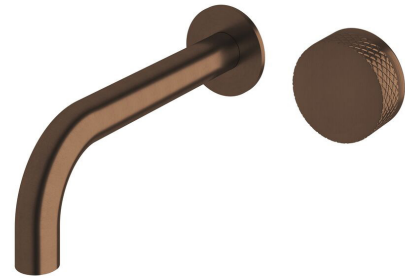

SUSSEX

**Sussex Pure Progressive Wall Basin Mixer Tap System 200mm with Diamond Textured Handle
PVD Brushed Bronze (3 Star)
9511043**

SPECIFICATIONS	
Recommended Use	Residential;Commercial
Colour Finish	Brushed Bronze
Primary Material	DR Brass
Recommended Pressure Range	150 - 500 kPa as per AS3500
Max Continuous Working Temperature (deg C)	65
Min Continuous Working Temperature (deg C)	1
WARRANTY	
Residential Use (Years)	40
Commercial Use (Years)	10
<i>Please refer to Sussex Warranty page for full Terms and Conditions</i>	