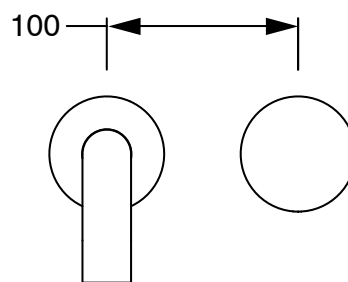

SUSSEX

**Sussex Pure Progressive Wall Basin Mixer Tap System 200mm with Diamond Textured Handle
PVD Brushed Bronze (3 Star)
9511043**

SPECIFICATIONS	
Recommended Use	Residential;Commercial
Colour Finish	Brushed Bronze
Primary Material	DR Brass
Recommended Pressure Range	150 - 500 kPa as per AS3500
Max Continuous Working Temperature (deg C)	65
Min Continuous Working Temperature (deg C)	1
WARRANTY	
Residential Use (Years)	40
Commercial Use (Years)	10
<i>Please refer to Sussex Warranty page for full Terms and Conditions</i>	