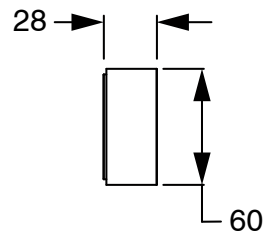

SUSSEX

**Sussex Pure Progressive Wall Basin Mixer Tap System 200mm with Diamond Textured Handle
PVD Brushed Bronze (3 Star)
9511043**

SPECIFICATIONS	
Recommended Use	Residential;Commercial
Colour Finish	Brushed Bronze
Primary Material	DR Brass
Recommended Pressure Range	150 - 500 kPa as per AS3500
Max Continuous Working Temperature (deg C)	65
Min Continuous Working Temperature (deg C)	1
WARRANTY	
Residential Use (Years)	40
Commercial Use (Years)	10
<i>Please refer to Sussex Warranty page for full Terms and Conditions</i>	