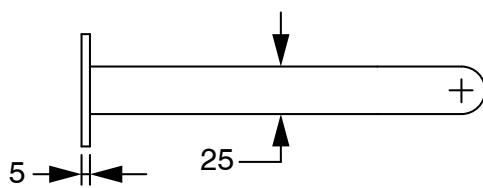

SUSSEX

**Sussex Pure Progressive Wall Basin Mixer Tap System 200mm with Diamond Textured Handle
PVD Brushed Bronze (3 Star)
9511043**

SPECIFICATIONS	
Recommended Use	Residential;Commercial
Colour Finish	Brushed Bronze
Primary Material	DR Brass
Recommended Pressure Range	150 - 500 kPa as per AS3500
Max Continuous Working Temperature (deg C)	65
Min Continuous Working Temperature (deg C)	1
WARRANTY	
Residential Use (Years)	40
Commercial Use (Years)	10
<i>Please refer to Sussex Warranty page for full Terms and Conditions</i>	