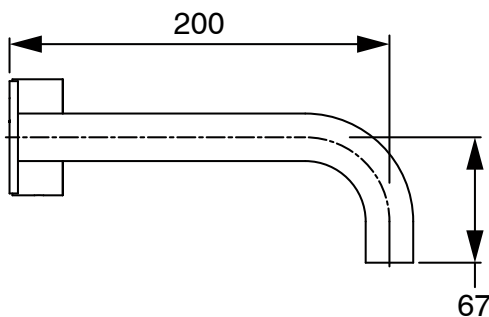

SUSSEX

**Sussex Pure Progressive Wall Basin Mixer Tap System 200mm with Diamond Textured Handle
PVD Brushed Bronze (3 Star)
9511043**

SPECIFICATIONS	
Recommended Use	Residential;Commercial
Colour Finish	Brushed Bronze
Primary Material	DR Brass
Recommended Pressure Range	150 - 500 kPa as per AS3500
Max Continuous Working Temperature (deg C)	65
Min Continuous Working Temperature (deg C)	1
WARRANTY	
Residential Use (Years)	40
Commercial Use (Years)	10
<i>Please refer to Sussex Warranty page for full Terms and Conditions</i>	