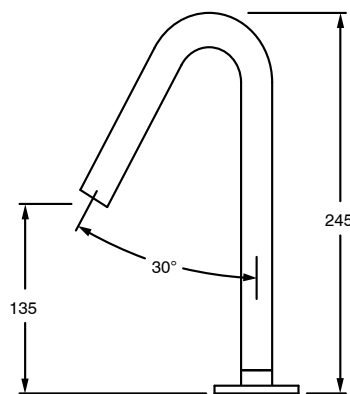

SUSSEX

Sussex Pure Basin Outlet Chrome (5 Star) Lead Free

46964

SPECIFICATIONS	
Recommended Use	Residential;Commercial
Colour Finish	Polished Chrome
Primary Material	Lead Free Brass
Recommended Pressure Range	150 - 500 kPa as per AS3500
Max Continuous Working Temperature (deg C)	65
Min Continuous Working Temperature (deg C)	1
WARRANTY	
Residential Use (Years)	40
Commercial Use (Years)	10
<i>Please refer to Sussex Warranty page for full Terms and Conditions</i>	