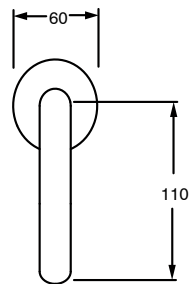

SUSSEX

Sussex Pure Basin Outlet Chrome (5 Star) Lead Free

46964

SPECIFICATIONS	
Recommended Use	Residential;Commercial
Colour Finish	Polished Chrome
Primary Material	Lead Free Brass
Recommended Pressure Range	150 - 500 kPa as per AS3500
Max Continuous Working Temperature (deg C)	65
Min Continuous Working Temperature (deg C)	1
WARRANTY	
Residential Use (Years)	40
Commercial Use (Years)	10
<i>Please refer to Sussex Warranty page for full Terms and Conditions</i>	