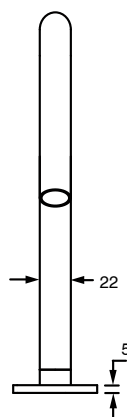

SUSSEX

Sussex Pure Basin Outlet Chrome (5 Star) Lead Free

46964

SPECIFICATIONS	
Recommended Use	Residential;Commercial
Colour Finish	Polished Chrome
Primary Material	Lead Free Brass
Recommended Pressure Range	150 - 500 kPa as per AS3500
Max Continuous Working Temperature (deg C)	65
Min Continuous Working Temperature (deg C)	1
WARRANTY	
Residential Use (Years)	40
Commercial Use (Years)	10
<i>Please refer to Sussex Warranty page for full Terms and Conditions</i>	