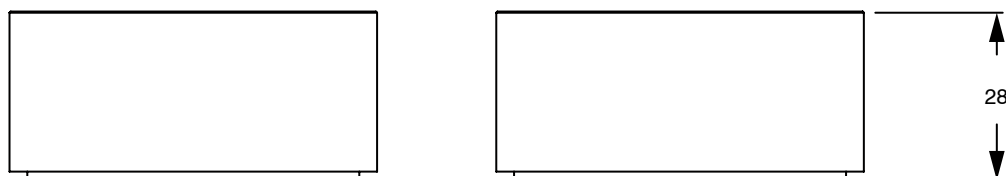

SUSSEX

Sussex Pure Progressive Dual Mixer System with Diamond Textured Handles
PVD Matte Black Lead Free
50306

SPECIFICATIONS

Recommended Use	Residential;Commercial
Colour Finish	Matte Black
Primary Material	Lead Free Brass
Recommended Pressure Range	150 - 500 kPa as per AS3500
Max Continuous Working Temperature (deg C)	65
Min Continuous Working Temperature (deg C)	1

WARRANTY

Residential Use (Years)	40
Commercial Use (Years)	10

Please refer to Sussex Warranty page for full Terms and Conditions

Dimensions are nominal measurements only.

CLEANING RECOMMENDATIONS:

We recommend the use of soapy water or approved cleaners. This product should not be cleaned with abrasive materials. Damage caused by any improper treatment is not covered by the product warranty. Refer to Warranty Conditions

Disclaimer: Products in this specification manual must by regulation be installed by licensed and registered trade people. The manufacturer/distributor reserves the right to vary specifications or delete models from their range without prior notification. Dimensions are nominal measurements only. Dimensions and set-outs listed are correct at time of publication however the manufacturer/distributor takes no responsibility for printing errors.

Published 14/05/2026

To see the complete Sussex range go to www.reece.com.au