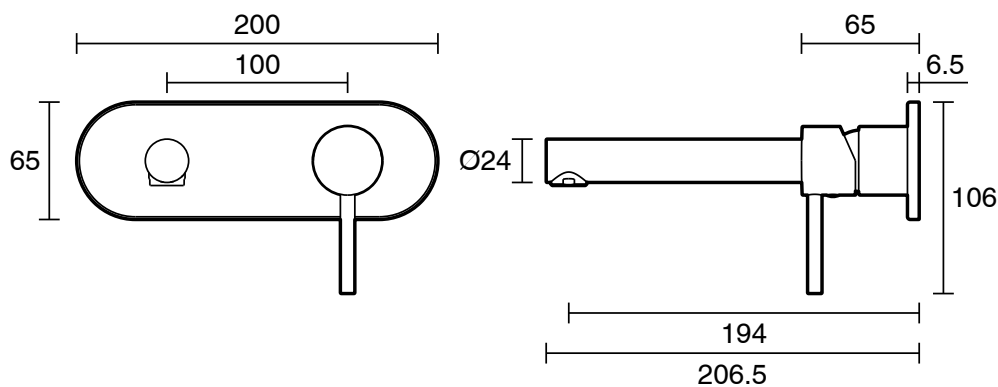

mizu

Mizu Drift Wall Basin / Bath Mixer Set with Straight Spout Kit Matte Black (6 Star) Lead Free

2267370

SPECIFICATIONS

Recommended Use	Residential;Commercial
Colour Finish	Matte Black
Primary Material	Lead Free Brass
Recommended Pressure Range	150 - 500 kPa as per AS3500
Max Continuous Working Temperature (deg C)	65
Min Continuous Working Temperature (deg C)	5

WARRANTY

Residential & Commercial Use (Years)	25
Spare Parts & Labour (Years)	1

Please refer to Mizu Warranty page for full Terms and Conditions