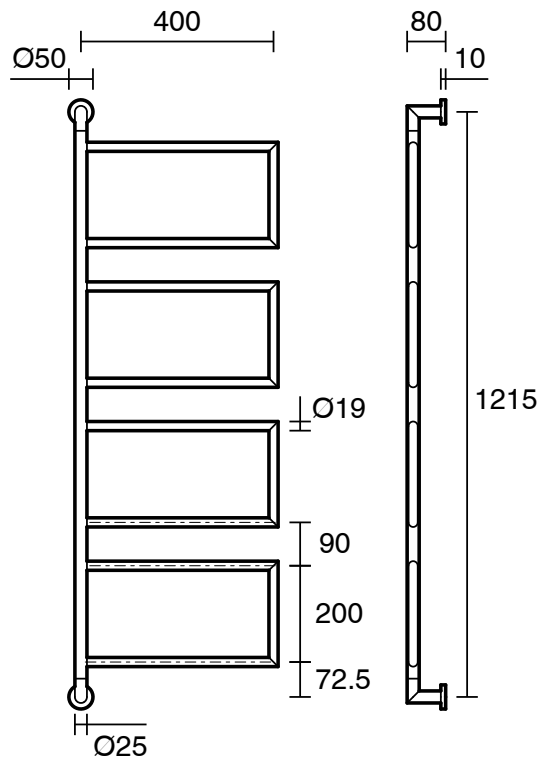

HYDROTHERM
TOWEL RAILS

Hydrotherm Pure Swivel Heated Towel Rail 400 x 1235mm Chrome

119564

SPECIFICATIONS

Recommended Use	Residential;Commercial
Colour Finish	Grey
Primary Material	Copper
Mounting	Wall
Electrical Connection Type	Hardwired
Heating Method	Water Filled
Power Supply (V)	230V AC
IP Rating	IPX5

WARRANTY

Residential & Commercial Use (Years)	10
Spare Parts & Labour (Years)	1

Please refer to Hydrotherm Warranty page for full Terms and Conditions

Dimensions are nominal measurements only.

CLEANING RECOMMENDATIONS:

We recommend the use of soapy water or approved cleaners. This product should not be cleaned with abrasive materials. Damage caused by any improper treatment is not covered by the product warranty. Refer to Warranty Conditions

Disclaimer: Products in this specification manual must by regulation be installed by licensed and registered trade people. The manufacturer/distributor reserves the right to vary specifications or delete models from their range without prior notification. Dimensions are nominal measurements only. Dimensions and set-outs listed are correct at time of publication however the manufacturer/distributor takes no responsibility for printing errors.

Published 01/04/2026

To see the complete Hydrotherm range go to www.reece.com.au