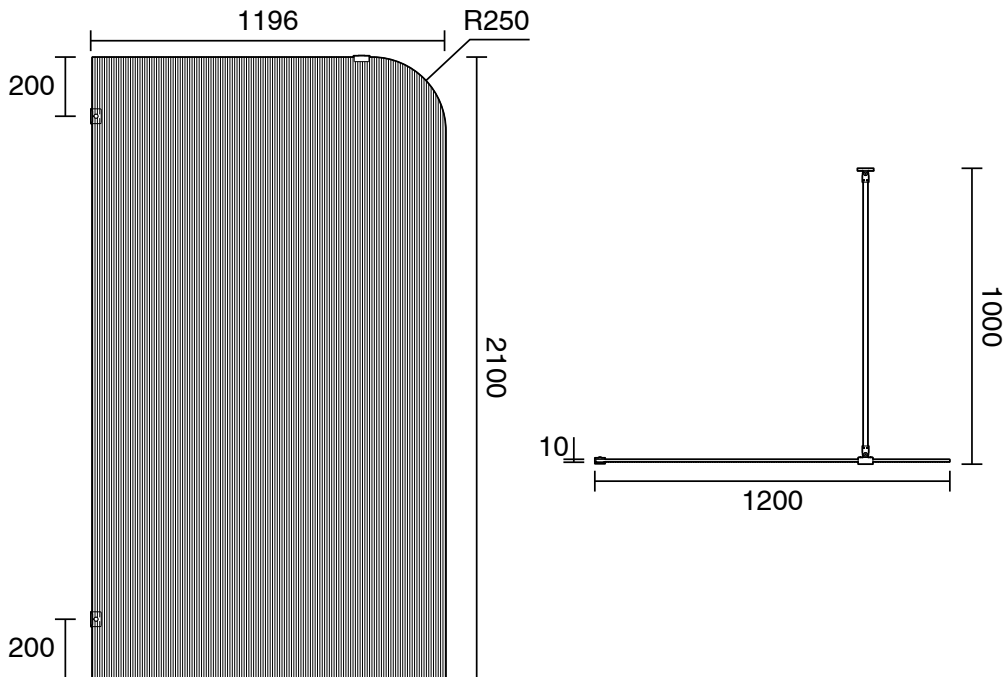

KADO

Kado Lux Frameless Curved Left Fluted Panel with Wall Clips 1200mm Brushed Brass

1710115

SPECIFICATIONS

Recommended Use	Residential;Commercial
Colour Finish	Brushed Brass;Clear
Primary Material	Glass
Frame Configuration	Frameless
Screen Shape	Curved
Screen Appearance	Fluted
Screen Fixing	Clips
Mounting	Wall

WARRANTY

Residential & Commercial Use (Years)	7
Spare Parts & Labour (Years)	1

Please refer to Kado Warranty Page for full Terms and Conditions

Dimensions are nominal measurements only.

CLEANING RECOMMENDATIONS:

We recommend the use of soapy water or approved cleaners. This product should not be cleaned with abrasive materials. Damage caused by any improper treatment is not covered by the product warranty. Refer to Warranty Conditions

Disclaimer: Products in this specification manual must by regulation be installed by licensed and registered trade people. The manufacturer/distributor reserves the right to vary specifications or delete models from their range without prior notification. Dimensions are nominal measurements only. Dimensions and set-outs listed are correct at time of publication however the manufacturer/distributor takes no responsibility for printing errors.

Published 01/04/2026

To see the complete Kado range go to www.reece.com.au