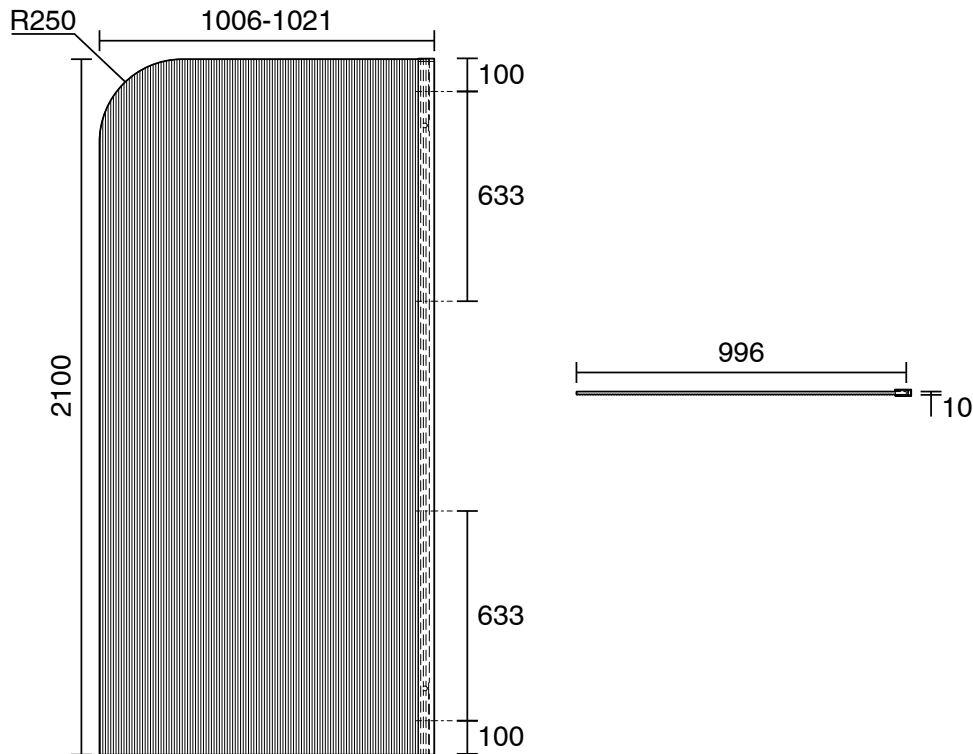

KADO

Kado Lux Frameless Curved Right Fluted Panel with Wall Channel 1000mm Chrome

1710072

SPECIFICATIONS

Recommended Use	Residential;Commercial
Colour Finish	Polished Chrome;Clear
Primary Material	Glass
Frame Configuration	Frameless
Screen Shape	Curved
Screen Appearance	Fluted
Screen Fixing	Channel
Mounting	Wall

WARRANTY

Residential & Commercial Use (Years)	7
Spare Parts & Labour (Years)	1

Please refer to Kado Warranty Page for full Terms and Conditions

Dimensions are nominal measurements only.

CLEANING RECOMMENDATIONS:

We recommend the use of soapy water or approved cleaners. This product should not be cleaned with abrasive materials. Damage caused by any improper treatment is not covered by the product warranty. Refer to Warranty Conditions

Disclaimer: Products in this specification manual must by regulation be installed by licensed and registered trade people. The manufacturer/distributor reserves the right to vary specifications or delete models from their range without prior notification. Dimensions are nominal measurements only. Dimensions and set-outs listed are correct at time of publication however the manufacturer/distributor takes no responsibility for printing errors.

Published 01/04/2026

To see the complete Kado range go to www.reece.com.au