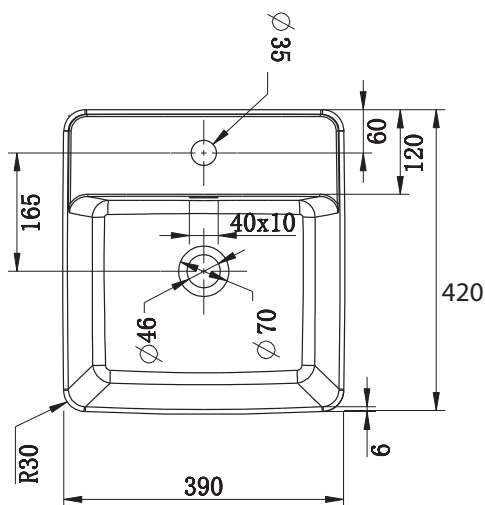

Posh Domaine Semi Recessed Basin 1 Taphole White

SPECIFICATIONS	
Recommended Use	Residential;Commercial
Material	Vitreous China
Colour	White
Bowl Capacity	5.5 Litres
Weight	10 kg
Fixing	Bench mounted installation with sanitary grade flexible sealant Template Supplied
Taphole Configuration	1 Taphole
Overflow Configuration	Overflow
Waste Size	32x40mm
Plug & Waste	Sold Separately
Tapware	Sold Separately
WARRANTY	
Residential & Commercial Use (Years)	25
Spare Parts & Labour (Years)	1
<i>Please refer to Posh Warranty Page for full Terms and Conditions</i>	

Dimensions are nominal measurements only.

Disclaimer: Products in this specification manual must by regulation be installed by licensed and registered trade people. The manufacturer/distributor reserves the right to vary specifications or delete models from their range without prior notification. Dimensions are nominal measurements only. Dimensions and set-outs listed are correct at time of publication however the manufacturer/distributor takes no responsibility for printing errors.