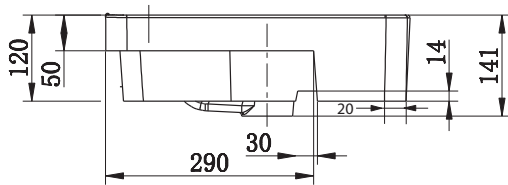

Posh Domaine Semi Recessed Basin 1 Taphole White

SPECIFICATIONS	
Recommended Use	Residential;Commercial
Material	Vitreous China
Colour	White
Bowl Capacity	5.5 Litres
Weight	10 kg
Fixing	Bench mounted installation with sanitary grade flexible sealant Template Supplied
Taphole Configuration	1 Taphole
Overflow Configuration	Overflow
Waste Size	32x40mm
Plug & Waste	Sold Separately
Tapware	Sold Separately
WARRANTY	
Residential & Commercial Use (Years)	25
Spare Parts & Labour (Years)	1
<i>Please refer to Posh Warranty Page for full Terms and Conditions</i>	

Dimensions are nominal measurements only.

Disclaimer: Products in this specification manual must by regulation be installed by licensed and registered trade people. The manufacturer/distributor reserves the right to vary specifications or delete models from their range without prior notification. Dimensions are nominal measurements only. Dimensions and set-outs listed are correct at time of publication however the manufacturer/distributor takes no responsibility for printing errors.