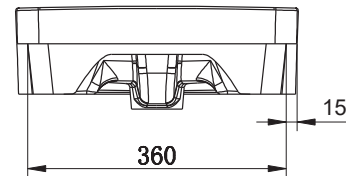

Posh Domaine Semi Recessed Basin 1 Taphole White

SPECIFICATIONS	
Recommended Use	Residential;Commercial
Material	Vitreous China
Colour	White
Bowl Capacity	5.5 Litres
Weight	10 kg
Fixing	Bench mounted installation with sanitary grade flexible sealant Template Supplied
Taphole Configuration	1 Taphole
Overflow Configuration	Overflow
Waste Size	32x40mm
Plug & Waste	Sold Separately
Tapware	Sold Separately
WARRANTY	
Residential & Commercial Use (Years)	25
Spare Parts & Labour (Years)	1
<i>Please refer to Posh Warranty Page for full Terms and Conditions</i>	

Dimensions are nominal measurements only.

Disclaimer: Products in this specification manual must by regulation be installed by licensed and registered trade people. The manufacturer/distributor reserves the right to vary specifications or delete models from their range without prior notification. Dimensions are nominal measurements only. Dimensions and set-outs listed are correct at time of publication however the manufacturer/distributor takes no responsibility for printing errors.