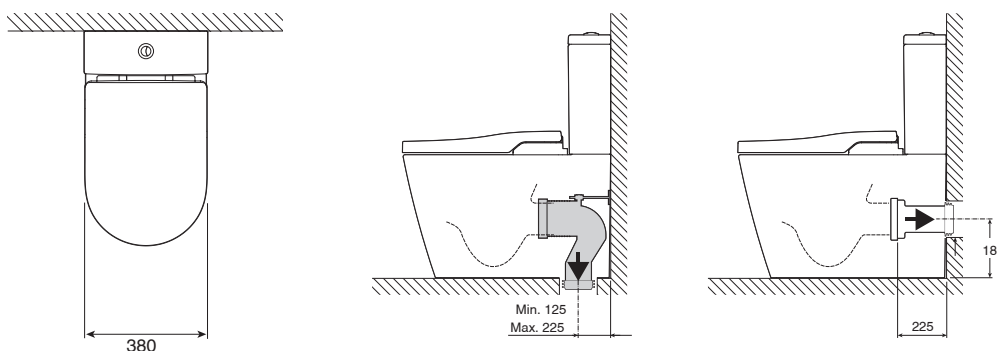

Roca In-Wash Inspira Rimless Close Coupled Back to Wall Toilet Suite with Soft Close Seat White (4 Star)

1804803

SPECIFICATIONS

Recommended Use	Residential;Commercial
Rim Configuration	Rimless
Pan Outlet Type	P Trap;S Trap
Pan Material	Vitreous China
Pan Weight (kg)	55
Toilet Seat Type	Soft Close
Toilet Seat Material	Polypropylene (PP)

WARRANTY

Residential & Commercial Use (Years)	25
Spare Parts & Labour (Years)	1

Please refer to Roca Warranty page for full Terms and Conditions

Dimensions are nominal measurements only.

CLEANING RECOMMENDATIONS:

We recommend the use of soapy water or approved cleaners. This product should not be cleaned with abrasive materials. Damage caused by any improper treatment is not covered by the product warranty. Refer to Warranty Conditions

Disclaimer: Products in this specification manual must by regulation be installed by licensed and registered trade people. The manufacturer/distributor reserves the right to vary specifications or delete models from their range without prior notification. Dimensions are nominal measurements only. Dimensions and set-outs listed are correct at time of publication however the manufacturer/distributor takes no responsibility for printing errors.

Published 22/05/2026

To see the complete Roca range go to www.reece.com.au