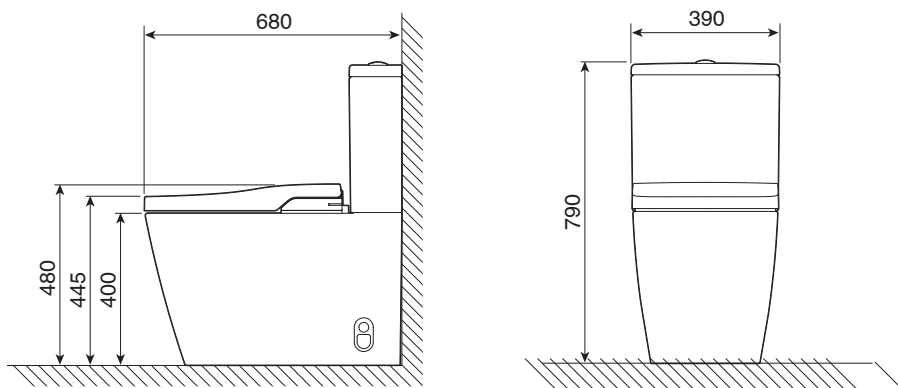

Roca In-Wash Inspira Rimless Close Coupled Back to Wall Toilet Suite with Soft Close Seat White (4 Star)

1804803

SPECIFICATIONS

Recommended Use	Residential;Commercial
Rim Configuration	Rimless
Pan Outlet Type	P Trap;S Trap
Pan Material	Vitreous China
Pan Weight (kg)	55
Toilet Seat Type	Soft Close
Toilet Seat Material	Polypropylene (PP)

WARRANTY

Residential & Commercial Use (Years)	25
Spare Parts & Labour (Years)	1

Please refer to Roca Warranty page for full Terms and Conditions

Dimensions are nominal measurements only.

CLEANING RECOMMENDATIONS:

We recommend the use of soapy water or approved cleaners. This product should not be cleaned with abrasive materials. Damage caused by any improper treatment is not covered by the product warranty. Refer to Warranty Conditions

Disclaimer: Products in this specification manual must by regulation be installed by licensed and registered trade people. The manufacturer/distributor reserves the right to vary specifications or delete models from their range without prior notification. Dimensions are nominal measurements only. Dimensions and set-outs listed are correct at time of publication however the manufacturer/distributor takes no responsibility for printing errors.

Published 22/05/2026

To see the complete Roca range go to www.reece.com.au