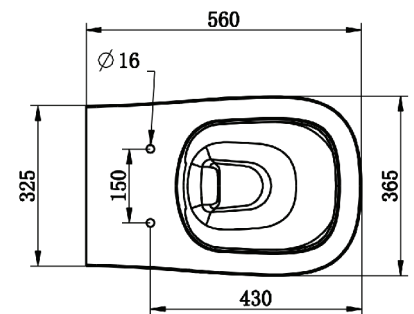

### SPECIFICATIONS

Recommended Use	Residential;Commercial	
Colour	White	
Material	Pan:	Vitreous China
	Seat:	Durable Sanitary Grade Plastic Urea
S Trap Setout	95 - 110mm	
Toilet Seat Type	Soft Close Quick Release	
Rim Configuration	Rimless	
Outlet Type	Universal S & P Converts to S Trap using plastic S-Bend (included)	
Inlet Valve Pressure Rating	500kPa	
Pan Fixing	Screwed to the floor using brackets supplied and bedded with sealant	
Weight	Pan:	26.5kg
	Seat:	2.3kg

### WARRANTY

Residential & Commercial Use (Years)	25
Spare Parts & Labour (Years)	1

Please refer to Posh Warranty Page for full Terms and Conditions

S Trap set out is 95-110mm

Pan Footprint

Dimensions are nominal measurements only.

**Disclaimer:** Products in this specification manual must by regulation be installed by licensed and registered trade people. The manufacturer/distributor reserves the right to vary specifications or delete models from their range without prior notification. Dimensions are nominal measurements only. Dimensions and set-outs listed are correct at time of publication however the manufacturer/distributor takes no responsibility for printing errors.