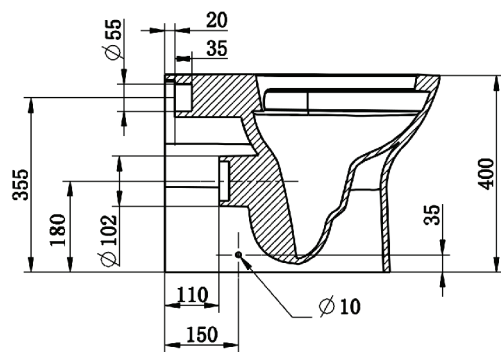

### SPECIFICATIONS

Recommended Use	Residential;Commercial	
Colour	White	
Material	Pan:	Vitreous China
	Seat:	Durable Sanitary Grade Plastic Urea
S Trap Setout	95 - 110mm	
Toilet Seat Type	Soft Close Quick Release	
Rim Configuration	Rimless	
Outlet Type	Universal S & P Converts to S Trap using plastic S-Bend (included)	
Inlet Valve Pressure Rating	500kPa	
Pan Fixing	Screwed to the floor using brackets supplied and bedded with sealant	
Weight	Pan:	26.5kg
	Seat:	2.3kg

### WARRANTY

Residential & Commercial Use (Years)	25
Spare Parts & Labour (Years)	1

Please refer to Posh Warranty Page for full Terms and Conditions

S Trap set out is 95-110mm

Pan Footprint

Dimensions are nominal measurements only.

**Disclaimer:** Products in this specification manual must by regulation be installed by licensed and registered trade people. The manufacturer/distributor reserves the right to vary specifications or delete models from their range without prior notification. Dimensions are nominal measurements only. Dimensions and set-outs listed are correct at time of publication however the manufacturer/distributor takes no responsibility for printing errors.