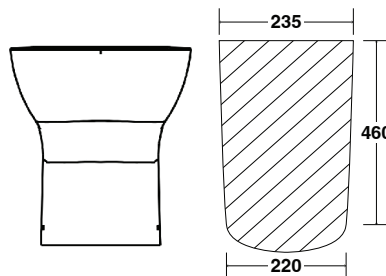

### SPECIFICATIONS

Recommended Use	Residential;Commercial	
Colour	White	
Material	Pan:	Vitreous China
	Seat:	Durable Sanitary Grade Plastic Urea
S Trap Setout	95 - 110mm	
Toilet Seat Type	Soft Close Quick Release	
Rim Configuration	Rimless	
Outlet Type	Universal S & P Converts to S Trap using plastic S-Bend (included)	
Inlet Valve Pressure Rating	500kPa	
Pan Fixing	Screwed to the floor using brackets supplied and bedded with sealant	
Weight	Pan:	26.5kg
	Seat:	2.3kg

### WARRANTY

Residential & Commercial Use (Years)	25
Spare Parts & Labour (Years)	1

Please refer to Posh Warranty Page for full Terms and Conditions

S Trap set out is 95-110mm

Pan Footprint

Dimensions are nominal measurements only.

**Disclaimer:** Products in this specification manual must by regulation be installed by licensed and registered trade people. The manufacturer/distributor reserves the right to vary specifications or delete models from their range without prior notification. Dimensions are nominal measurements only. Dimensions and set-outs listed are correct at time of publication however the manufacturer/distributor takes no responsibility for printing errors.