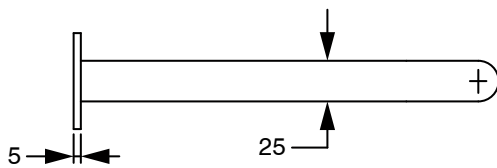

SUSSEX

Sussex Pure Progressive Wall Basin Mixer System 250mm PVD Brushed Bronze (3 Star) Lead Free

50530

SPECIFICATIONS

Recommended Use	Residential;Commercial
Colour Finish	Brushed Bronze
Primary Material	Lead Free Brass
Recommended Pressure Range	150 - 500 kPa as per AS3500
Max Continuous Working Temperature (deg C)	65
Min Continuous Working Temperature (deg C)	1

WARRANTY

Residential Use (Years)	40
Commercial Use (Years)	10

Please refer to Sussex Warranty page for full Terms and Conditions

Dimensions are nominal measurements only.

CLEANING RECOMMENDATIONS:

We recommend the use of soapy water or approved cleaners. This product should not be cleaned with abrasive materials. Damage caused by any improper treatment is not covered by the product warranty. Refer to Warranty Conditions

Disclaimer: Products in this specification manual must by regulation be installed by licensed and registered trade people. The manufacturer/distributor reserves the right to vary specifications or delete models from their range without prior notification. Dimensions are nominal measurements only. Dimensions and set-outs listed are correct at time of publication however the manufacturer/distributor takes no responsibility for printing errors.

Published 07/05/2026

To see the complete Sussex range go to www.reece.com.au