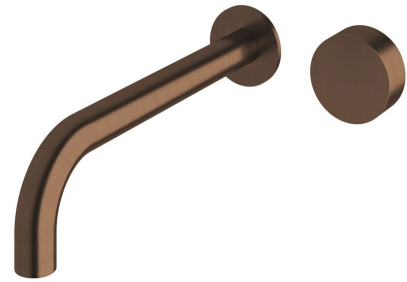

SUSSEX

Sussex Pure Progressive Wall Basin Mixer System 250mm PVD Brushed Bronze (3 Star) Lead Free

50530

SPECIFICATIONS

Recommended Use	Residential;Commercial
Colour Finish	Brushed Bronze
Primary Material	Lead Free Brass
Recommended Pressure Range	150 - 500 kPa as per AS3500
Max Continuous Working Temperature (deg C)	65
Min Continuous Working Temperature (deg C)	1

WARRANTY

Residential Use (Years)	40
Commercial Use (Years)	10

Please refer to Sussex Warranty page for full Terms and Conditions

Dimensions are nominal measurements only.

CLEANING RECOMMENDATIONS:

We recommend the use of soapy water or approved cleaners. This product should not be cleaned with abrasive materials. Damage caused by any improper treatment is not covered by the product warranty. Refer to Warranty Conditions

Disclaimer: Products in this specification manual must by regulation be installed by licensed and registered trade people. The manufacturer/distributor reserves the right to vary specifications or delete models from their range without prior notification. Dimensions are nominal measurements only. Dimensions and set-outs listed are correct at time of publication however the manufacturer/distributor takes no responsibility for printing errors.

Published 07/05/2026

To see the complete Sussex range go to www.reece.com.au