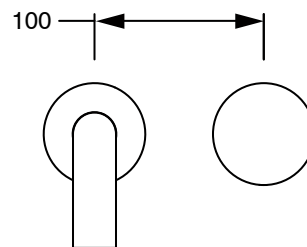

SUSSEX

Sussex Pure Progressive Wall Basin Mixer System 250mm PVD Brushed Bronze (3 Star) Lead Free

50530

SPECIFICATIONS

Recommended Use	Residential;Commercial
Colour Finish	Brushed Bronze
Primary Material	Lead Free Brass
Recommended Pressure Range	150 - 500 kPa as per AS3500
Max Continuous Working Temperature (deg C)	65
Min Continuous Working Temperature (deg C)	1

WARRANTY

Residential Use (Years)	40
Commercial Use (Years)	10

Please refer to Sussex Warranty page for full Terms and Conditions

Dimensions are nominal measurements only.

CLEANING RECOMMENDATIONS:

We recommend the use of soapy water or approved cleaners. This product should not be cleaned with abrasive materials. Damage caused by any improper treatment is not covered by the product warranty. Refer to Warranty Conditions

Disclaimer: Products in this specification manual must by regulation be installed by licensed and registered trade people. The manufacturer/distributor reserves the right to vary specifications or delete models from their range without prior notification. Dimensions are nominal measurements only. Dimensions and set-outs listed are correct at time of publication however the manufacturer/distributor takes no responsibility for printing errors.

Published 07/05/2026

To see the complete Sussex range go to www.reece.com.au