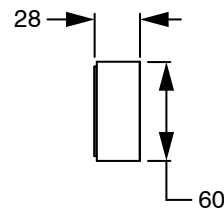

SUSSEX

Sussex Pure Progressive Wall Basin Mixer System 250mm PVD Brushed Bronze (3 Star) Lead Free

50530

SPECIFICATIONS

Recommended Use	Residential;Commercial
Colour Finish	Brushed Bronze
Primary Material	Lead Free Brass
Recommended Pressure Range	150 - 500 kPa as per AS3500
Max Continuous Working Temperature (deg C)	65
Min Continuous Working Temperature (deg C)	1

WARRANTY

Residential Use (Years)	40
Commercial Use (Years)	10

Please refer to Sussex Warranty page for full Terms and Conditions