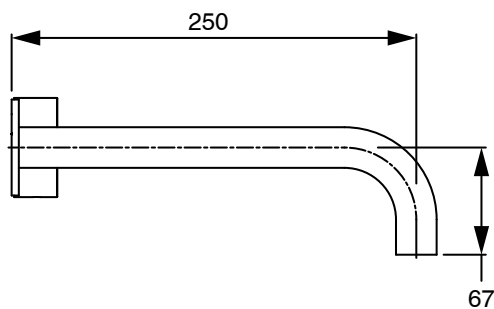

SUSSEX

Sussex Pure Progressive Wall Basin Mixer System 250mm PVD Brushed Bronze (3 Star) Lead Free

50530

SPECIFICATIONS

Recommended Use	Residential;Commercial
Colour Finish	Brushed Bronze
Primary Material	Lead Free Brass
Recommended Pressure Range	150 - 500 kPa as per AS3500
Max Continuous Working Temperature (deg C)	65
Min Continuous Working Temperature (deg C)	1

WARRANTY

Residential Use (Years)	40
Commercial Use (Years)	10

Please refer to Sussex Warranty page for full Terms and Conditions

Dimensions are nominal measurements only.

CLEANING RECOMMENDATIONS:

We recommend the use of soapy water or approved cleaners. This product should not be cleaned with abrasive materials. Damage caused by any improper treatment is not covered by the product warranty. Refer to Warranty Conditions

Disclaimer: Products in this specification manual must by regulation be installed by licensed and registered trade people. The manufacturer/distributor reserves the right to vary specifications or delete models from their range without prior notification. Dimensions are nominal measurements only. Dimensions and set-outs listed are correct at time of publication however the manufacturer/distributor takes no responsibility for printing errors.

Published 07/05/2026

To see the complete Sussex range go to www.reece.com.au