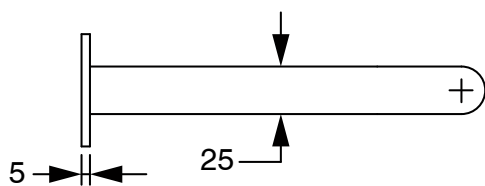

SUSSEX

**Sussex Pure Progressive Wall Basin Mixer Tap System 200mm with Cirque Textured Handle
PVD Brushed Gold (3 Star)
9510860**

SPECIFICATIONS

Recommended Use	Residential;Commercial
Colour Finish	Brushed Gold
Primary Material	DR Brass
Recommended Pressure Range	150 - 500 kPa as per AS3500
Max Continuous Working Temperature (deg C)	65
Min Continuous Working Temperature (deg C)	1

WARRANTY

Residential Use (Years)	40
Commercial Use (Years)	10

Please refer to Sussex Warranty page for full Terms and Conditions

Dimensions are nominal measurements only.

CLEANING RECOMMENDATIONS:

We recommend the use of soapy water or approved cleaners. This product should not be cleaned with abrasive materials. Damage caused by any improper treatment is not covered by the product warranty. Refer to Warranty Conditions

Disclaimer: Products in this specification manual must by regulation be installed by licensed and registered trade people. The manufacturer/distributor reserves the right to vary specifications or delete models from their range without prior notification. Dimensions are nominal measurements only. Dimensions and set-outs listed are correct at time of publication however the manufacturer/distributor takes no responsibility for printing errors.

Published 01/04/2026

To see the complete Sussex range go to www.reece.com.au