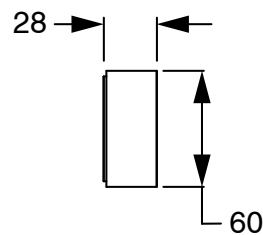

SUSSEX

**Sussex Pure Progressive Wall Basin Mixer Tap System 200mm with Cirque Textured Handle
PVD Brushed Gold (3 Star)
9510860**

SPECIFICATIONS

Recommended Use	Residential;Commercial
Colour Finish	Brushed Gold
Primary Material	DR Brass
Recommended Pressure Range	150 - 500 kPa as per AS3500
Max Continuous Working Temperature (deg C)	65
Min Continuous Working Temperature (deg C)	1

WARRANTY

Residential Use (Years)	40
Commercial Use (Years)	10

Please refer to Sussex Warranty page for full Terms and Conditions

Dimensions are nominal measurements only.

CLEANING RECOMMENDATIONS:

We recommend the use of soapy water or approved cleaners. This product should not be cleaned with abrasive materials. Damage caused by any improper treatment is not covered by the product warranty. Refer to Warranty Conditions

Disclaimer: Products in this specification manual must by regulation be installed by licensed and registered trade people. The manufacturer/distributor reserves the right to vary specifications or delete models from their range without prior notification. Dimensions are nominal measurements only. Dimensions and set-outs listed are correct at time of publication however the manufacturer/distributor takes no responsibility for printing errors.

Published 01/04/2026

To see the complete Sussex range go to www.reece.com.au