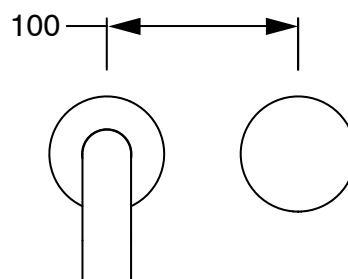

SUSSEX

**Sussex Pure Progressive Wall Basin Mixer Tap System 200mm with Cirque Textured Handle
PVD Brushed Gold (3 Star)
9510860**

SPECIFICATIONS

Recommended Use	Residential;Commercial
Colour Finish	Brushed Gold
Primary Material	DR Brass
Recommended Pressure Range	150 - 500 kPa as per AS3500
Max Continuous Working Temperature (deg C)	65
Min Continuous Working Temperature (deg C)	1

WARRANTY

Residential Use (Years)	40
Commercial Use (Years)	10

Please refer to Sussex Warranty page for full Terms and Conditions

Dimensions are nominal measurements only.

CLEANING RECOMMENDATIONS:

We recommend the use of soapy water or approved cleaners. This product should not be cleaned with abrasive materials. Damage caused by any improper treatment is not covered by the product warranty. Refer to Warranty Conditions

Disclaimer: Products in this specification manual must by regulation be installed by licensed and registered trade people. The manufacturer/distributor reserves the right to vary specifications or delete models from their range without prior notification. Dimensions are nominal measurements only. Dimensions and set-outs listed are correct at time of publication however the manufacturer/distributor takes no responsibility for printing errors.

Published 01/04/2026

To see the complete Sussex range go to www.reece.com.au