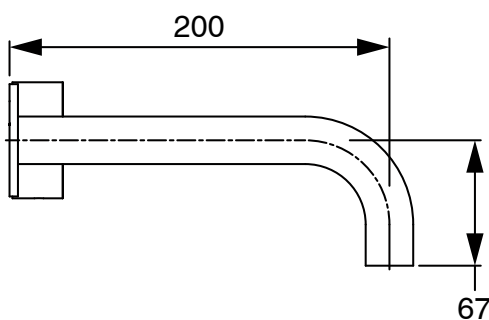

SUSSEX

**Sussex Pure Progressive Wall Basin Mixer Tap System 200mm with Cirque Textured Handle
PVD Brushed Gold (3 Star)
9510860**

SPECIFICATIONS

Recommended Use	Residential;Commercial
Colour Finish	Brushed Gold
Primary Material	DR Brass
Recommended Pressure Range	150 - 500 kPa as per AS3500
Max Continuous Working Temperature (deg C)	65
Min Continuous Working Temperature (deg C)	1

WARRANTY

Residential Use (Years)	40
Commercial Use (Years)	10

Please refer to Sussex Warranty page for full Terms and Conditions

Dimensions are nominal measurements only.

CLEANING RECOMMENDATIONS:

We recommend the use of soapy water or approved cleaners. This product should not be cleaned with abrasive materials. Damage caused by any improper treatment is not covered by the product warranty. Refer to Warranty Conditions

Disclaimer: Products in this specification manual must by regulation be installed by licensed and registered trade people. The manufacturer/distributor reserves the right to vary specifications or delete models from their range without prior notification. Dimensions are nominal measurements only. Dimensions and set-outs listed are correct at time of publication however the manufacturer/distributor takes no responsibility for printing errors.

Published 01/04/2026

To see the complete Sussex range go to www.reece.com.au