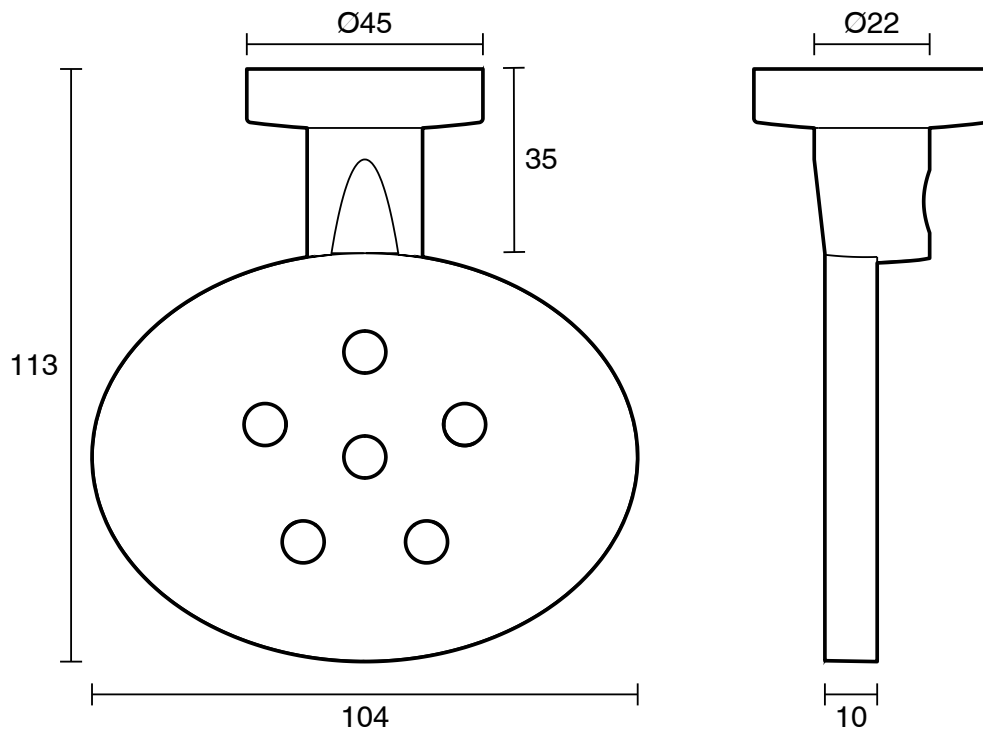

Posh Solus MK2 Soap Dish Brushed Nickel

2267450

SPECIFICATIONS

Recommended Use	Residential;Commercial
Colour Finish	Brushed Nickel
Primary Material	Brass

WARRANTY

Residential & Commercial Use (Years)	25
Spare Parts & Labour (Years)	1

Please refer to Posh Warranty Page for full Terms and Conditions

Dimensions are nominal measurements only.

CLEANING RECOMMENDATIONS:

We recommend the use of soapy water or approved cleaners. This product should not be cleaned with abrasive materials. Damage caused by any improper treatment is not covered by the product warranty. Refer to Warranty Conditions

Disclaimer: Products in this specification manual must by regulation be installed by licensed and registered trade people. The manufacturer/distributor reserves the right to vary specifications or delete models from their range without prior notification. Dimensions are nominal measurements only. Dimensions and set-outs listed are correct at time of publication however the manufacturer/distributor takes no responsibility for printing errors.

Published 01/04/2026

To see the complete Posh range go to
www.reece.com.au