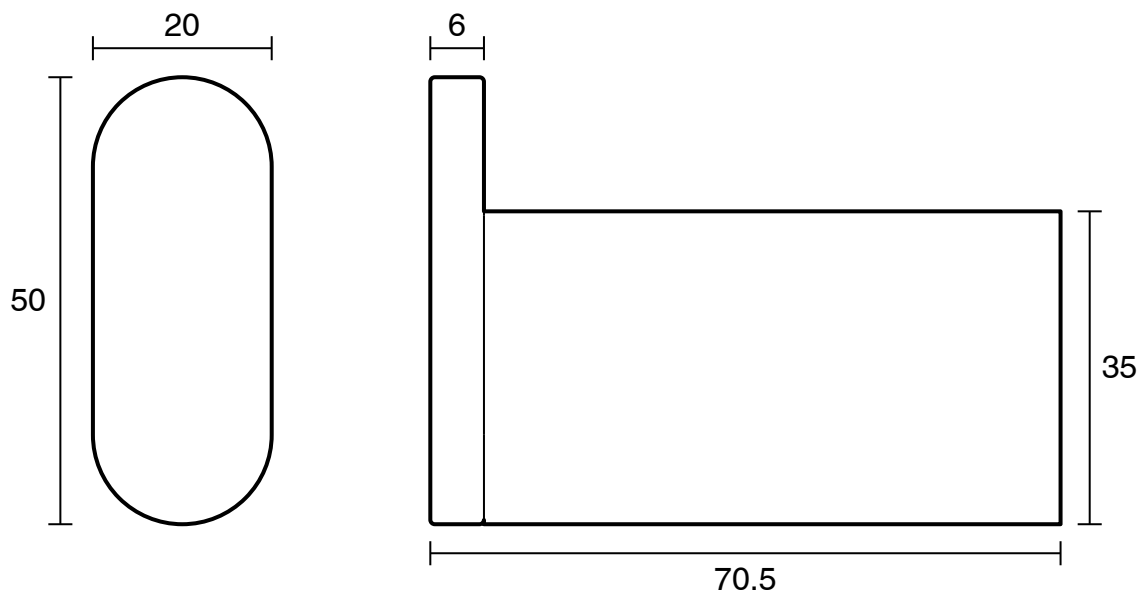

mizu

Mizu Soothe Robe Hook Chrome

9504038

SPECIFICATIONS

Recommended Use	Residential;Commercial
Colour Finish	Polished Chrome
Primary Material	Brass

WARRANTY

Residential & Commercial Use (Years)	25
Spare Parts & Labour (Years)	1

Please refer to Mizu Warranty page for full Terms and Conditions

Dimensions are nominal measurements only.

CLEANING RECOMMENDATIONS:

We recommend the use of soapy water or approved cleaners. This product should not be cleaned with abrasive materials. Damage caused by any improper treatment is not covered by the product warranty. Refer to Warranty Conditions

Disclaimer: Products in this specification manual must by regulation be installed by licensed and registered trade people. The manufacturer/distributor reserves the right to vary specifications or delete models from their range without prior notification. Dimensions are nominal measurements only. Dimensions and set-outs listed are correct at time of publication however the manufacturer/distributor takes no responsibility for printing errors.

Published 01/04/2026

To see the complete Mizu range go to
www.reece.com.au