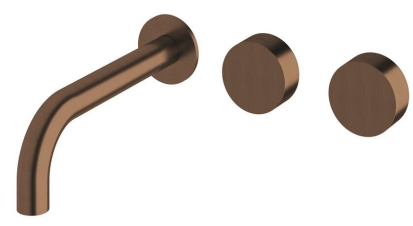

SUSSEX

Sussex Pure Wall Bath Hostess System 200mm PVD Brushed Bronze Lead Free

46830

SPECIFICATIONS

Recommended Use	Residential;Commercial
Colour Finish	Brushed Bronze
Primary Material	Lead Free Brass
Recommended Pressure Range	150 - 500 kPa as per AS3500
Max Continuous Working Temperature (deg C)	65
Min Continuous Working Temperature (deg C)	1

WARRANTY

Residential Use (Years)	40
Commercial Use (Years)	10

Please refer to Sussex Warranty page for full Terms and Conditions

Dimensions are nominal measurements only.

CLEANING RECOMMENDATIONS:

We recommend the use of soapy water or approved cleaners. This product should not be cleaned with abrasive materials. Damage caused by any improper treatment is not covered by the product warranty. Refer to Warranty Conditions

Disclaimer: Products in this specification manual must by regulation be installed by licensed and registered trade people. The manufacturer/distributor reserves the right to vary specifications or delete models from their range without prior notification. Dimensions are nominal measurements only. Dimensions and set-outs listed are correct at time of publication however the manufacturer/distributor takes no responsibility for printing errors.

Published 14/05/2026

To see the complete Sussex range go to www.reece.com.au