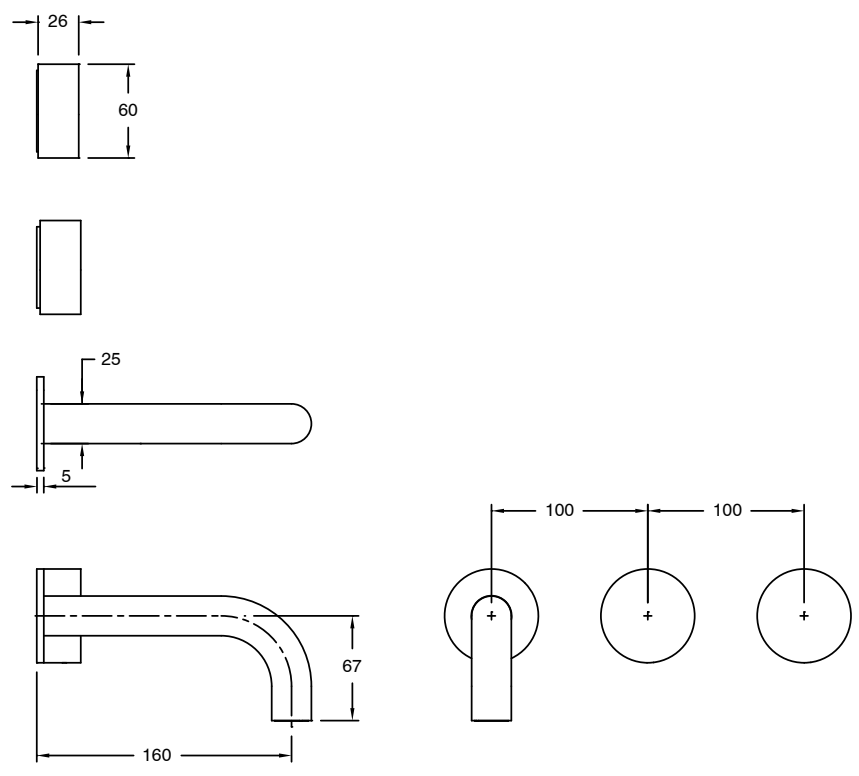

SUSSEX

Sussex Pure Wall Bath Hostess System 200mm PVD Brushed Bronze Lead Free

46830

SPECIFICATIONS

Recommended Use	Residential;Commercial
Colour Finish	Brushed Bronze
Primary Material	Lead Free Brass
Recommended Pressure Range	150 - 500 kPa as per AS3500
Max Continuous Working Temperature (deg C)	65
Min Continuous Working Temperature (deg C)	1

WARRANTY

Residential Use (Years)	40
Commercial Use (Years)	10

Please refer to Sussex Warranty page for full Terms and Conditions

Dimensions are nominal measurements only.

CLEANING RECOMMENDATIONS:

We recommend the use of soapy water or approved cleaners. This product should not be cleaned with abrasive materials. Damage caused by any improper treatment is not covered by the product warranty. Refer to Warranty Conditions

Disclaimer: Products in this specification manual must by regulation be installed by licensed and registered trade people. The manufacturer/distributor reserves the right to vary specifications or delete models from their range without prior notification. Dimensions are nominal measurements only. Dimensions and set-outs listed are correct at time of publication however the manufacturer/distributor takes no responsibility for printing errors.

Published 14/05/2026

To see the complete Sussex range go to www.reece.com.au