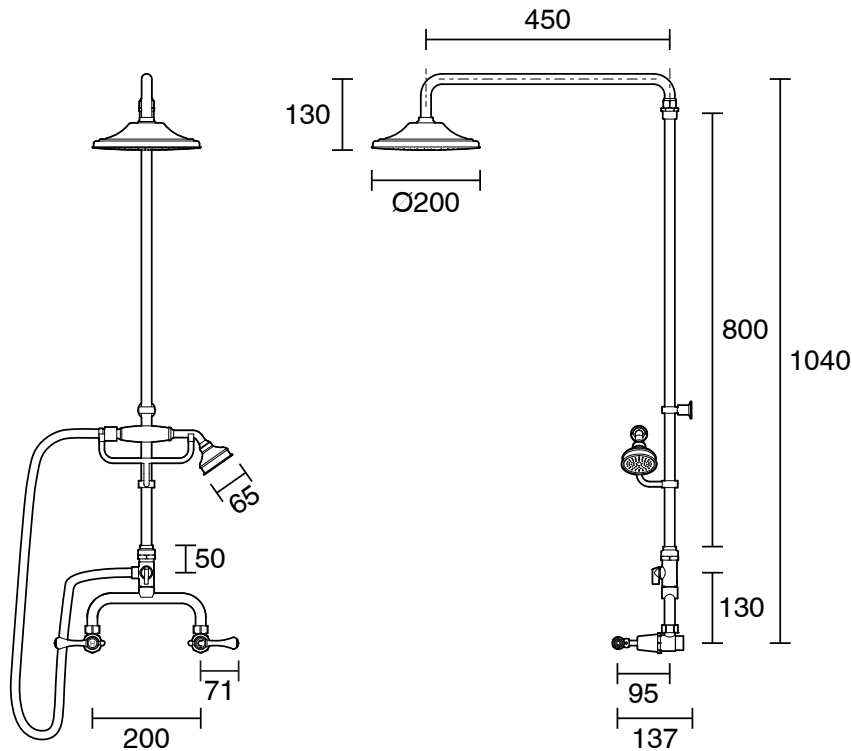

KADO

Kado Era Exposed Twin Telephone Shower Set Lever Handle Chrome (3 Star)

9507741

SPECIFICATIONS

Recommended Use	Residential;Commercial
Colour	Chrome
Finish	Polished
Material	DR Brass
Recommended Pressure Range	150 - 500 kPa
Maximum Continuous Working Temperature	80 deg C
Suitable for Storage Tank Hot Water	Yes
Suitable for Continuous Flow Hot Water	Yes
Suitable for Gravity Feed Hot Water	No

WARRANTY

Residential & Commercial Use (Years)	25
Spare Parts & Labour (Years)	1

Please refer to Kado Warranty Page for full Terms and Conditions

Dimensions are nominal measurements only.

CLEANING RECOMMENDATIONS:

We recommend the use of soapy water or approved cleaners. This product should not be cleaned with abrasive materials. Damage caused by any improper treatment is not covered by the product warranty. Refer to Warranty Conditions

Disclaimer: Products in this specification manual must by regulation be installed by licensed and registered trade people. The manufacturer/distributor reserves the right to vary specifications or delete models from their range without prior notification. Dimensions are nominal measurements only. Dimensions and set-outs listed are correct at time of publication however the manufacturer/distributor takes no responsibility for printing errors.

Published 01/04/2026