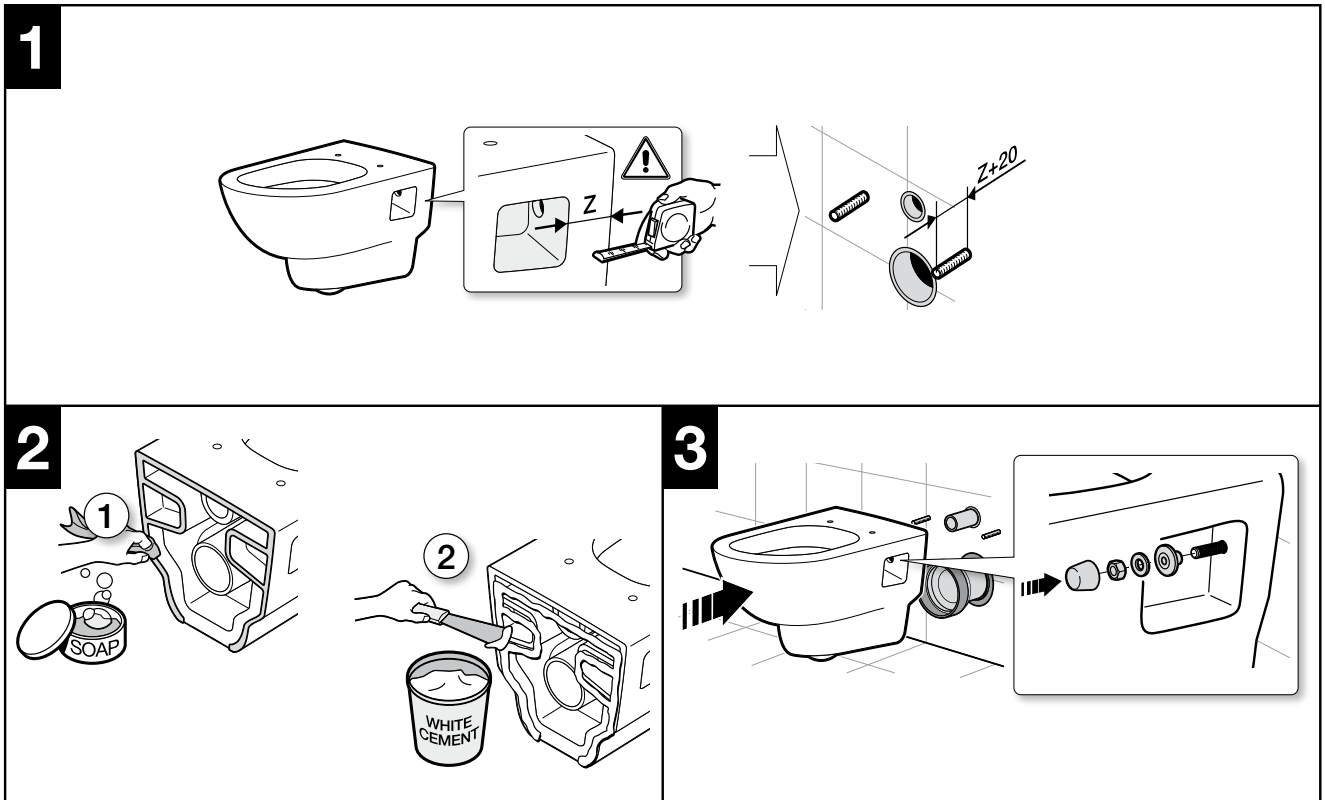

ROCA MERIDIAN WALL HUNG PAN

INSTALLATION

Plumbers, please ensure a copy of the installation instructions is left with the end user for future reference