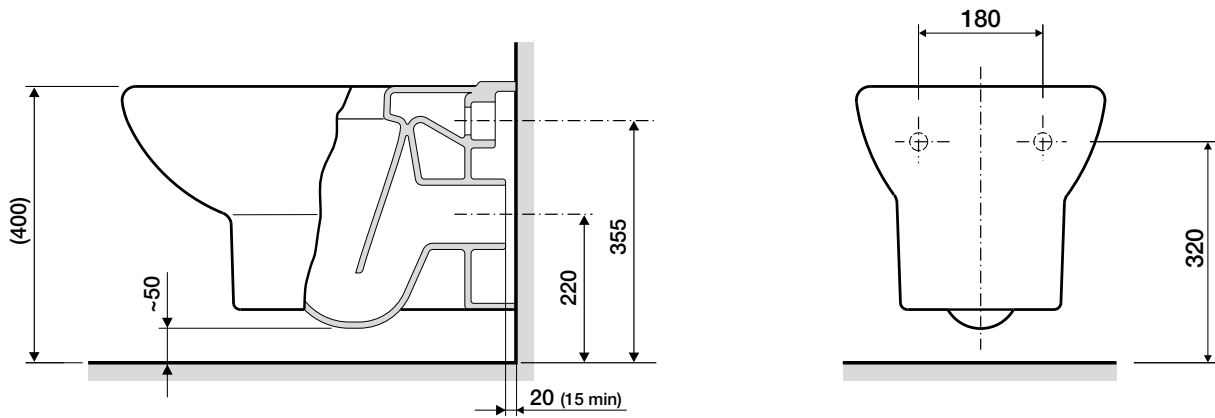

ROCA MERIDIAN WALL HUNG PAN

INSTALLATION

Plumbers, please ensure a copy of the installation instructions is left with the end user for future reference