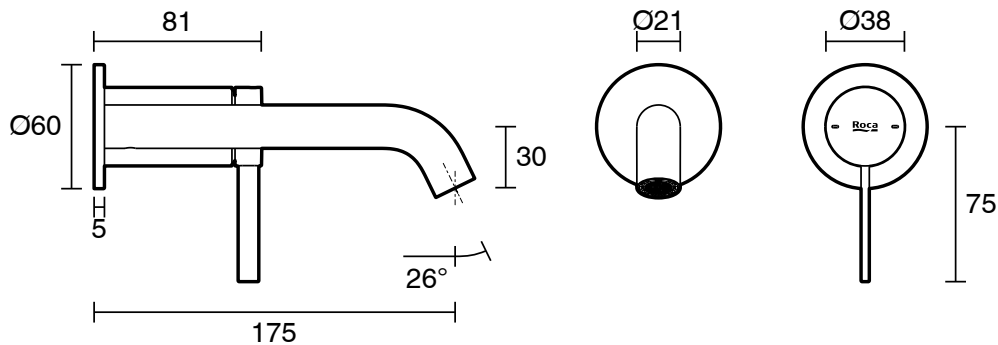

Roca Ona Wall Basin/Bath Mixer Tap Set Kit Brushed Nickel (6 Star) Lead Free

2266894

SPECIFICATIONS	
Recommended Use	Residential;Commercial
Colour Finish	Brushed Nickel
Primary Material	Lead Free Brass
Recommended Pressure Range	150 - 500 kPa as per AS3500
Max Continuous Working Temperature (deg C)	65
Min Continuous Working Temperature (deg C)	5
WARRANTY	
Residential & Commercial Use (Years)	25
Spare Parts & Labour (Years)	1
<i>Please refer to Roca Warranty page for full Terms and Conditions</i>	

Disclaimer: Products in this specification manual must by regulation be installed by licensed and registered trade people. The manufacturer/distributor reserves the right to vary specifications or delete models from their range without prior notification. Dimensions are nominal measurements only. Dimensions and set-outs listed are correct at time of publication however the manufacturer/distributor takes no responsibility for printing errors.