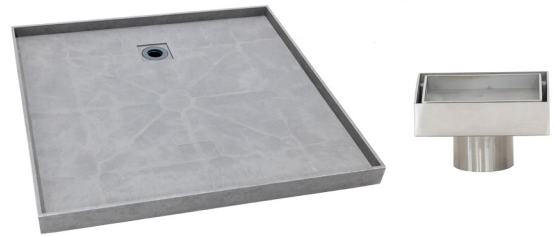

Posh Solus Tile Over Shower Tray with Rear Stainless Steel Tile Insert Waste 1200mm x 900mm

9512234

SPECIFICATIONS

Recommended Use	Residential;Commercial
Shower Base Colour	Grey
Shower Base Material	SMC
Shower Grate Material	Stainless Steel (316 Grade)
Waste Position	Centre Rear
Shower Base Waste Size	50 mm
Weight of Shower Base	22 kg
Usage	Corner & Alcove Install

WARRANTY

Residential & Commercial Use (Years)	7
Spare Parts & Labour (Years)	1

Please refer to Posh Warranty Page for full Terms and Conditions

Dimensions are nominal measurements only.

CLEANING RECOMMENDATIONS:

We recommend the use of soapy water or approved cleaners. This product should not be cleaned with abrasive materials. Damage caused by any improper treatment is not covered by the product warranty. Refer to Warranty Conditions

Disclaimer: Products in this specification manual must by regulation be installed by licensed and registered trade people. The manufacturer/distributor reserves the right to vary specifications or delete models from their range without prior notification. Dimensions are nominal measurements only. Dimensions and set-outs listed are correct at time of publication however the manufacturer/distributor takes no responsibility for printing errors.

Published 01/04/2026

To see the complete Posh range go to
www.reece.com.au