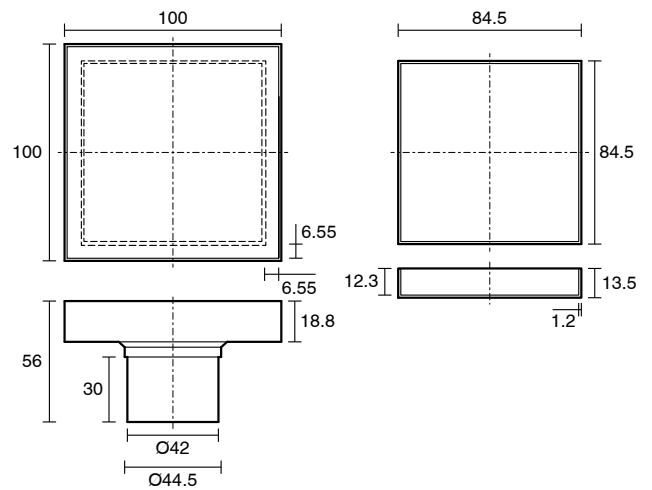

## Posh Solus Tile Over Shower Tray with Rear Stainless Steel Tile Insert Waste 1200mm x 900mm

9512234

### SPECIFICATIONS

|                        |                             |
|------------------------|-----------------------------|
| Recommended Use        | Residential;Commercial      |
| Shower Base Colour     | Grey                        |
| Shower Base Material   | SMC                         |
| Shower Grate Material  | Stainless Steel (316 Grade) |
| Waste Position         | Centre Rear                 |
| Shower Base Waste Size | 50 mm                       |
| Weight of Shower Base  | 22 kg                       |
| Usage                  | Corner & Alcove Install     |

Dimensions are nominal measurements only.