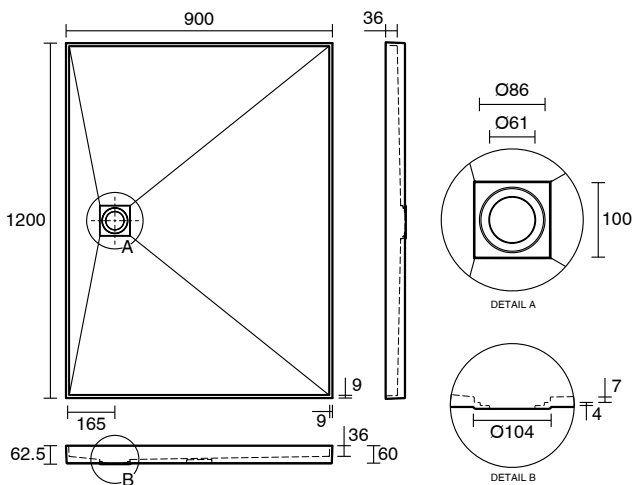

## Posh Solus Tile Over Shower Tray with Rear Stainless Steel Tile Insert Waste 1200mm x 900mm

9512234

### SPECIFICATIONS

|                        |                             |
|------------------------|-----------------------------|
| Recommended Use        | Residential;Commercial      |
| Shower Base Colour     | Grey                        |
| Shower Base Material   | SMC                         |
| Shower Grate Material  | Stainless Steel (316 Grade) |
| Waste Position         | Centre Rear                 |
| Shower Base Waste Size | 50 mm                       |
| Weight of Shower Base  | 22 kg                       |
| Usage                  | Corner & Alcove Install     |

Dimensions are nominal measurements only.