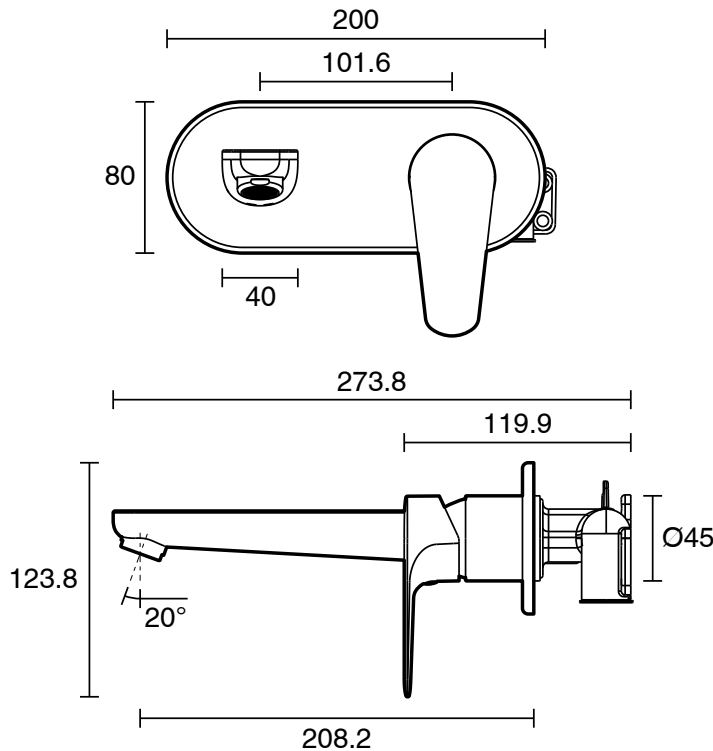

Posh Solus Wall Basin / Bath Set Mixer Tap Matte Black (5 Star) Lead Free

2267341

SPECIFICATIONS

Recommended Use	Residential;Commercial
Colour Finish	Matte Black
Primary Material	Lead Free Brass
Recommended Pressure Range	150 - 500 kPa as per AS3500
Max Continuous Working Temperature (deg C)	70
Min Continuous Working Temperature (deg C)	5
Hot Water Unit Suitability	Continuous Flow;Storage Tank

WARRANTY

Residential & Commercial Use (Years)	25
Spare Parts & Labour (Years)	1

Please refer to Posh Warranty Page for full Terms and Conditions

Dimensions are nominal measurements only.

CLEANING RECOMMENDATIONS:

We recommend the use of soapy water or approved cleaners. This product should not be cleaned with abrasive materials. Damage caused by any improper treatment is not covered by the product warranty. Refer to Warranty Conditions

Disclaimer: Products in this specification manual must by regulation be installed by licensed and registered trade people. The manufacturer/distributor reserves the right to vary specifications or delete models from their range without prior notification. Dimensions are nominal measurements only. Dimensions and set-outs listed are correct at time of publication however the manufacturer/distributor takes no responsibility for printing errors.

Published 01/04/2026

To see the complete Posh range go to
www.reece.com.au