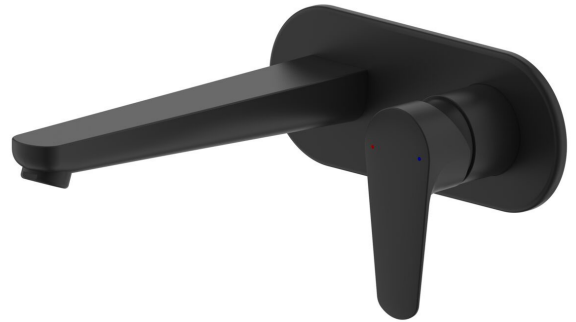

Posh Solus Wall Basin / Bath Set Mixer Tap Matte Black (5 Star) Lead Free

2267341

SPECIFICATIONS

Recommended Use	Residential;Commercial
Colour Finish	Matte Black
Primary Material	Lead Free Brass
Recommended Pressure Range	150 - 500 kPa as per AS3500
Max Continuous Working Temperature (deg C)	70
Min Continuous Working Temperature (deg C)	5
Hot Water Unit Suitability	Continuous Flow;Storage Tank

WARRANTY

Residential & Commercial Use (Years)	25
Spare Parts & Labour (Years)	1

Please refer to Posh Warranty Page for full Terms and Conditions

Dimensions are nominal measurements only.

CLEANING RECOMMENDATIONS:

We recommend the use of soapy water or approved cleaners. This product should not be cleaned with abrasive materials. Damage caused by any improper treatment is not covered by the product warranty. Refer to Warranty Conditions

Disclaimer: Products in this specification manual must by regulation be installed by licensed and registered trade people. The manufacturer/distributor reserves the right to vary specifications or delete models from their range without prior notification. Dimensions are nominal measurements only. Dimensions and set-outs listed are correct at time of publication however the manufacturer/distributor takes no responsibility for printing errors.

Published 01/04/2026

To see the complete Posh range go to
www.reece.com.au