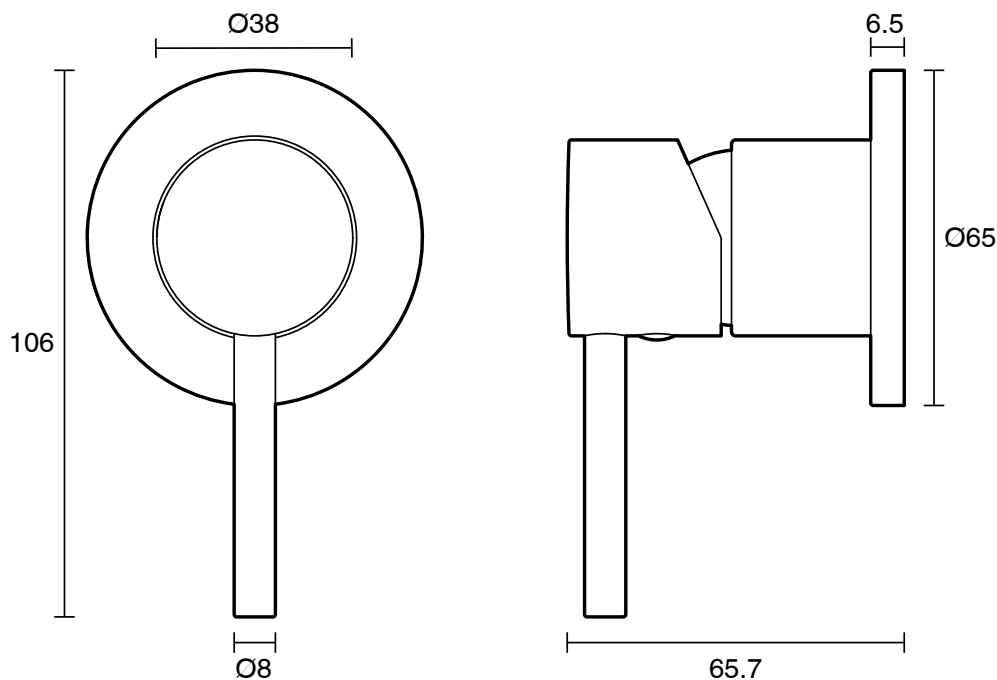

mizu

Mizu Drift Shower Mixer Trimset Brushed Nickel Lead Free

2267243

SPECIFICATIONS	
Recommended Use	Residential;Commercial
Colour Finish	Brushed Nickel
Primary Material	Lead Free Brass
Recommended Pressure Range	150 - 500 kPa as per AS3500
Max Continuous Working Temperature (deg C)	70
Min Continuous Working Temperature (deg C)	5
WARRANTY	
Residential & Commercial Use (Years)	25
Spare Parts & Labour (Years)	1
<i>Please refer to Mizu Warranty page for full Terms and Conditions</i>	

Disclaimer: Products in this specification manual must by regulation be installed by licensed and registered trade people. The manufacturer/distributor reserves the right to vary specifications or delete models from their range without prior notification. Dimensions are nominal measurements only. Dimensions and set-outs listed are correct at time of publication however the manufacturer/distributor takes no responsibility for printing errors.