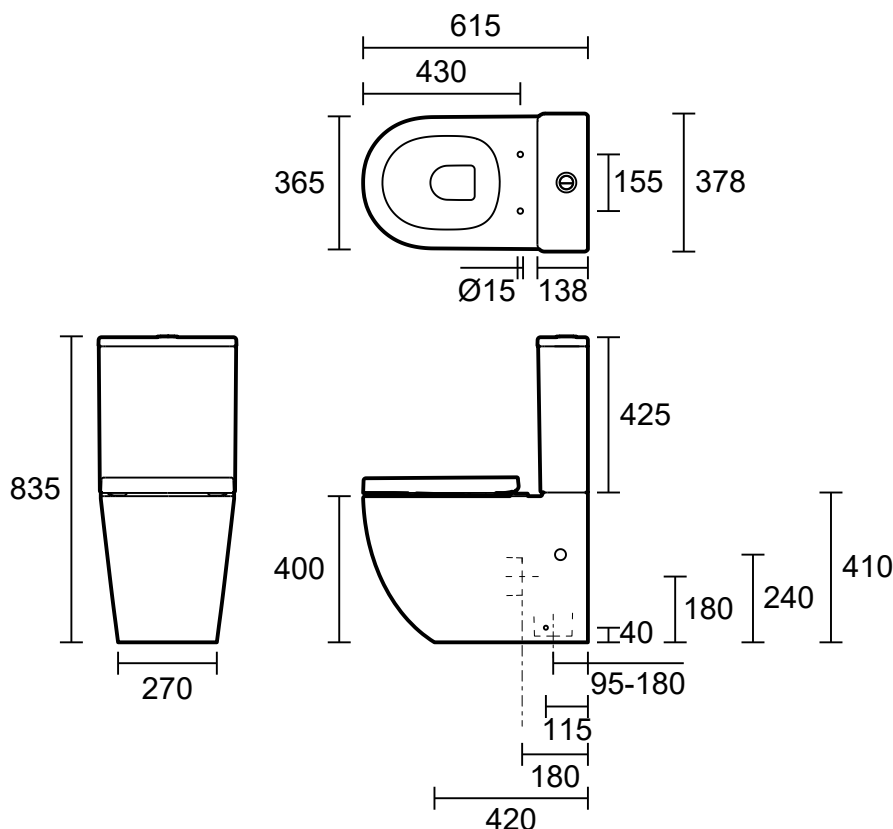

Posh Domaine Round Close Coupled Back to Wall Rimless Bottom Inlet Toilet Suite Thick Seat (4 Star)

26796

SPECIFICATIONS

Recommended Use	Residential;Commercial
Rim Configuration	Rimless
Water Inlet Position	Bottom
Outlet Type	P Trap;S Trap
Pan Material	Vitreous China
Toilet Seat Type	Soft Close;Quick Release
Toilet Seat Material	Urea

WARRANTY

Residential & Commercial Use (Years)	25
Spare Parts & Labour (Years)	1

Please refer to Posh Warranty Page for full Terms and Conditions

Dimensions are nominal measurements only.

CLEANING RECOMMENDATIONS:

We recommend the use of soapy water or approved cleaners. This product should not be cleaned with abrasive materials. Damage caused by any improper treatment is not covered by the product warranty. Refer to Warranty Conditions

Disclaimer: Products in this specification manual must by regulation be installed by licensed and registered trade people. The manufacturer/distributor reserves the right to vary specifications or delete models from their range without prior notification. Dimensions are nominal measurements only. Dimensions and set-outs listed are correct at time of publication however the manufacturer/distributor takes no responsibility for printing errors.

Published 01/04/2026

To see the complete Posh range go to www.reece.com.au