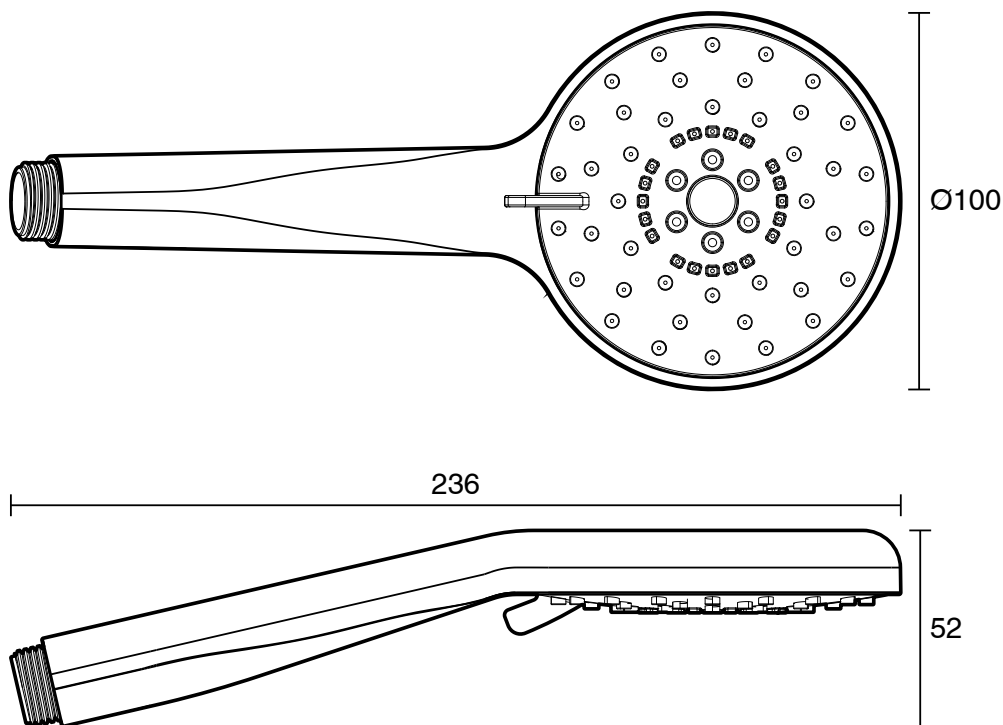

## Posh Bristol MK2 Shower Handpiece Only Chrome (3 Star)

32511

SPECIFICATIONS	
Recommended Use	Residential;Commercial
Colour Finish	Polished Chrome
Primary Material	ABS
Recommended Pressure Range	150 - 500 kPa as per AS3500
Max Continuous Working Temperature (deg C)	60
Min Continuous Working Temperature (deg C)	5
Hot Water Unit Suitability	Continuous Flow;Storage Tank
WARRANTY	
Residential & Commercial Use (Years)	25
Spare Parts & Labour (Years)	1
<i>Please refer to Posh Warranty Page for full Terms and Conditions</i>	

Dimensions are nominal measurements only.