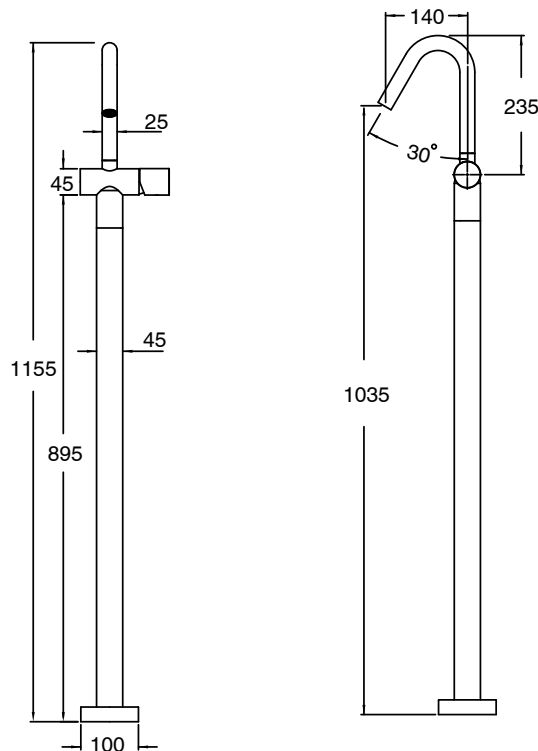

SUSSEX

Sussex Pure Floor Mounted Basin Mixer with Diamond Textured Handles Trimset PVD Brushed Gold (5 Star) Lead Free 49855

SPECIFICATIONS

Recommended Use	Residential;Commercial
Colour Finish	Brushed Gold
Primary Material	Lead Free Brass
Recommended Pressure Range	150 - 500 kPa as per AS3500
Max Continuous Working Temperature (deg C)	65
Min Continuous Working Temperature (deg C)	1

WARRANTY

Residential Use (Years)	40
Commercial Use (Years)	10

Please refer to Sussex Warranty page for full Terms and Conditions

Dimensions are nominal measurements only.

CLEANING RECOMMENDATIONS:

We recommend the use of soapy water or approved cleaners. This product should not be cleaned with abrasive materials. Damage caused by any improper treatment is not covered by the product warranty. Refer to Warranty Conditions

Disclaimer: Products in this specification manual must by regulation be installed by licensed and registered trade people. The manufacturer/distributor reserves the right to vary specifications or delete models from their range without prior notification. Dimensions are nominal measurements only. Dimensions and set-outs listed are correct at time of publication however the manufacturer/distributor takes no responsibility for printing errors.

Published 07/05/2026

To see the complete Sussex range go to
www.reece.com.au