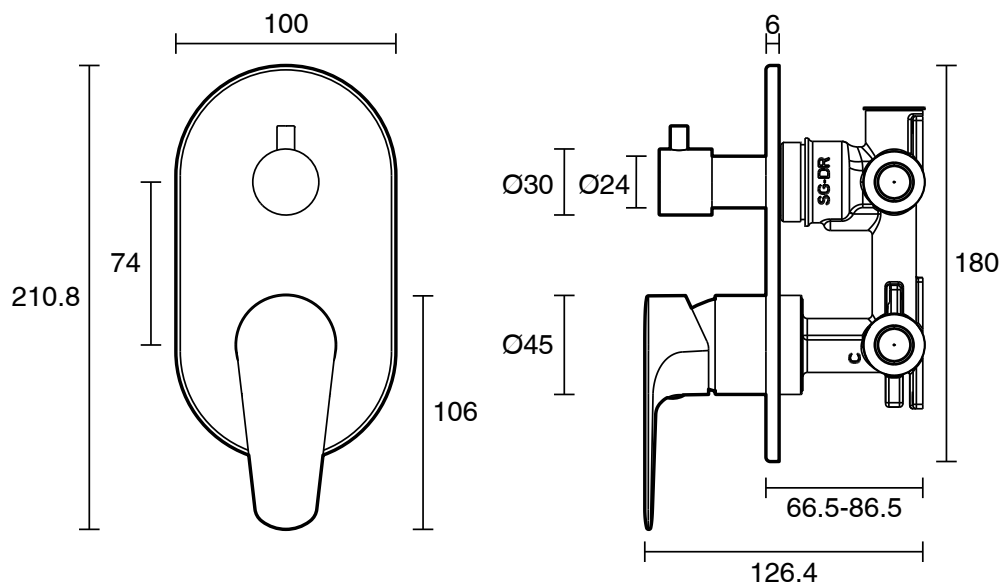

Posh Solus Shower Mixer Tap with Diverter Matte Black

2267338

SPECIFICATIONS	
Recommended Use	Residential;Commercial
Colour Finish	Matte Black
Primary Material	DR Brass
Recommended Pressure Range	150 - 500 kPa as per AS3500
Max Continuous Working Temperature (deg C)	65
Min Continuous Working Temperature (deg C)	5
Hot Water Unit Suitability	Continuous Flow;Storage Tank
WARRANTY	
Residential & Commercial Use (Years)	25
Spare Parts & Labour (Years)	1
<i>Please refer to Posh Warranty Page for full Terms and Conditions</i>	

Disclaimer: Products in this specification manual must by regulation be installed by licensed and registered trade people. The manufacturer/distributor reserves the right to vary specifications or delete models from their range without prior notification. Dimensions are nominal measurements only. Dimensions and set-outs listed are correct at time of publication however the manufacturer/distributor takes no responsibility for printing errors.