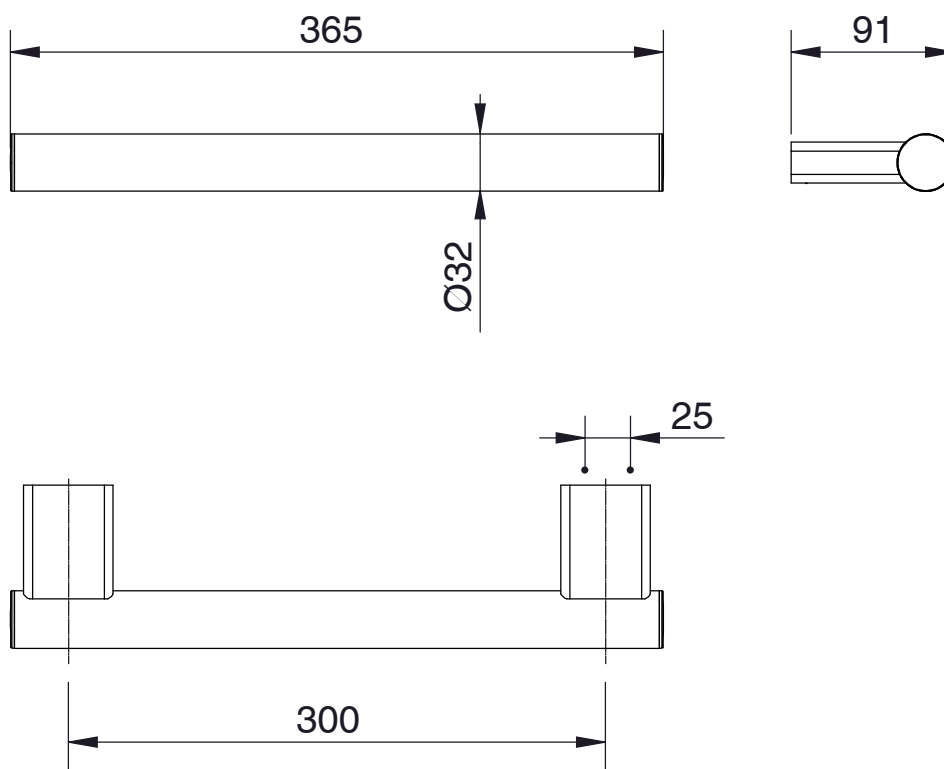

mizu

Mizu Drift Assisted Living Straight Grab Rail 300mm Matte Black

2218606

SPECIFICATIONS

Recommended Use	Residential;Commercial
Colour Finish	Matte Black
Primary Material	Brass

WARRANTY

Residential & Commercial Use (Years)	25
Spare Parts & Labour (Years)	1

Please refer to Mizu Warranty page for full Terms and Conditions

Dimensions are nominal measurements only.

CLEANING RECOMMENDATIONS:

We recommend the use of soapy water or approved cleaners. This product should not be cleaned with abrasive materials. Damage caused by any improper treatment is not covered by the product warranty. Refer to Warranty Conditions

Disclaimer: Products in this specification manual must by regulation be installed by licensed and registered trade people. The manufacturer/distributor reserves the right to vary specifications or delete models from their range without prior notification. Dimensions are nominal measurements only. Dimensions and set-outs listed are correct at time of publication however the manufacturer/distributor takes no responsibility for printing errors.

Published 01/04/2026

To see the complete Mizu range go to www.reece.com.au