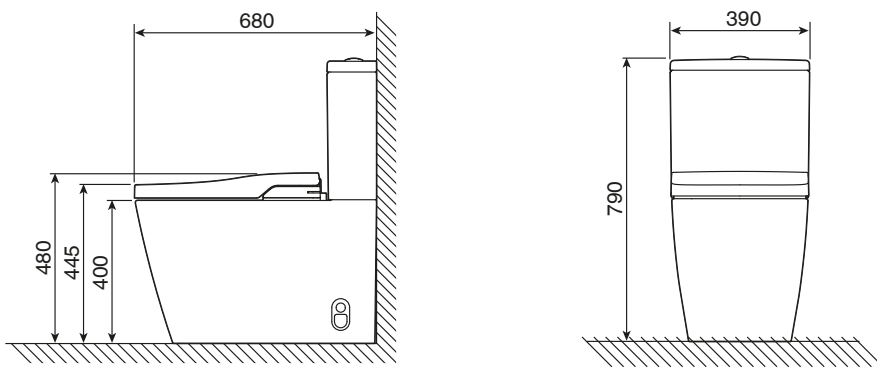

Roca In-Wash Inspira Rimless Close Coupled Back to Wall Toilet Suite with Heated Seat (4 Star)

9510067

SPECIFICATIONS

Recommended Use	Residential;Commercial
Rim Configuration	Rimless
Pan Outlet Type	P Trap;S Trap
Pan Material	Vitreous China
Pan Weight (kg)	55
Toilet Seat Type	Bidet Seat
Toilet Seat Material	Polypropylene (PP)

WARRANTY

Residential & Commercial Use (Years)	25
Spare Parts & Labour (Years)	1

Please refer to Roca Warranty page for full Terms and Conditions

Dimensions are nominal measurements only.

CLEANING RECOMMENDATIONS:

We recommend the use of soapy water or approved cleaners. This product should not be cleaned with abrasive materials. Damage caused by any improper treatment is not covered by the product warranty. Refer to Warranty Conditions

Disclaimer: Products in this specification manual must by regulation be installed by licensed and registered trade people. The manufacturer/distributor reserves the right to vary specifications or delete models from their range without prior notification. Dimensions are nominal measurements only. Dimensions and set-outs listed are correct at time of publication however the manufacturer/distributor takes no responsibility for printing errors.

Published 22/05/2026

To see the complete Roca range go to www.reece.com.au