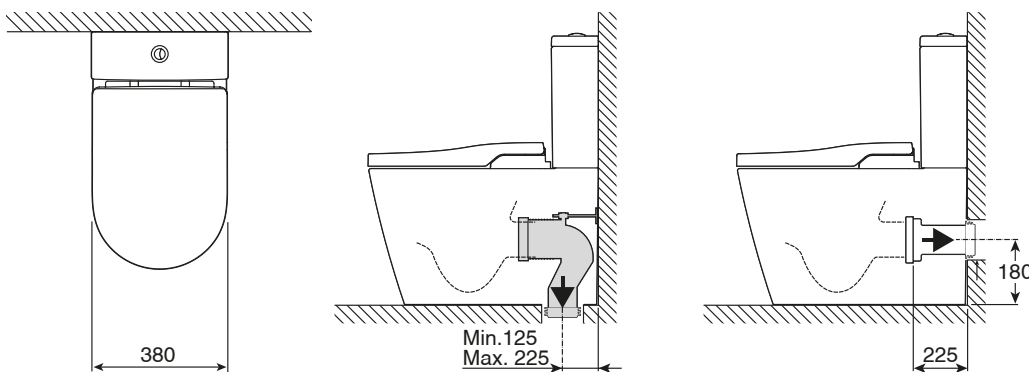

Roca In-Wash Inspira Rimless Close Coupled Back to Wall Toilet Suite with Heated Seat (4 Star)

9510067

SPECIFICATIONS

Recommended Use	Residential;Commercial
Rim Configuration	Rimless
Pan Outlet Type	P Trap;S Trap
Pan Material	Vitreous China
Pan Weight (kg)	55
Toilet Seat Type	Bidet Seat
Toilet Seat Material	Polypropylene (PP)

WARRANTY

Residential & Commercial Use (Years)	25
Spare Parts & Labour (Years)	1

Please refer to Roca Warranty page for full Terms and Conditions

Dimensions are nominal measurements only.

CLEANING RECOMMENDATIONS:

We recommend the use of soapy water or approved cleaners. This product should not be cleaned with abrasive materials. Damage caused by any improper treatment is not covered by the product warranty. Refer to Warranty Conditions

Disclaimer: Products in this specification manual must by regulation be installed by licensed and registered trade people. The manufacturer/distributor reserves the right to vary specifications or delete models from their range without prior notification. Dimensions are nominal measurements only. Dimensions and set-outs listed are correct at time of publication however the manufacturer/distributor takes no responsibility for printing errors.

Published 22/05/2026

To see the complete Roca range go to www.reece.com.au