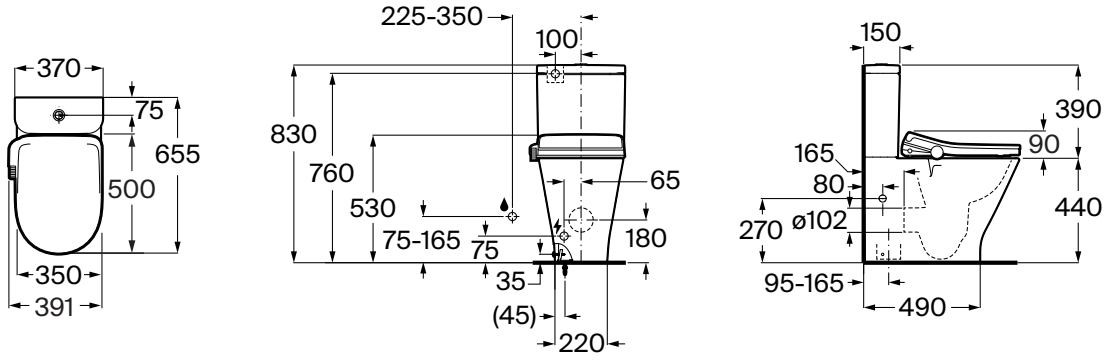

Roca In-Wash Gap Round Close Coupled Back to Wall Back Inlet Toilet Suite with Heated Seat (4 Star)

1832024

SPECIFICATIONS	
Recommended Use	Residential;Commercial
Rim Configuration	Rimless
Pan Outlet Type	P Trap;S Trap
Pan Material	Vitreous China
Pan Weight (kg)	TBC
Toilet Seat Type	Bidet Seat
Toilet Seat Material	Polypropylene (PP)
WARRANTY	
Residential & Commercial Use (Years)	25
Spare Parts & Labour (Years)	1
<i>Please refer to Roca Warranty page for full Terms and Conditions</i>	

Disclaimer: Products in this specification manual must by regulation be installed by licensed and registered trade people. The manufacturer/distributor reserves the right to vary specifications or delete models from their range without prior notification. Dimensions are nominal measurements only. Dimensions and set-outs listed are correct at time of publication however the manufacturer/distributor takes no responsibility for printing errors.