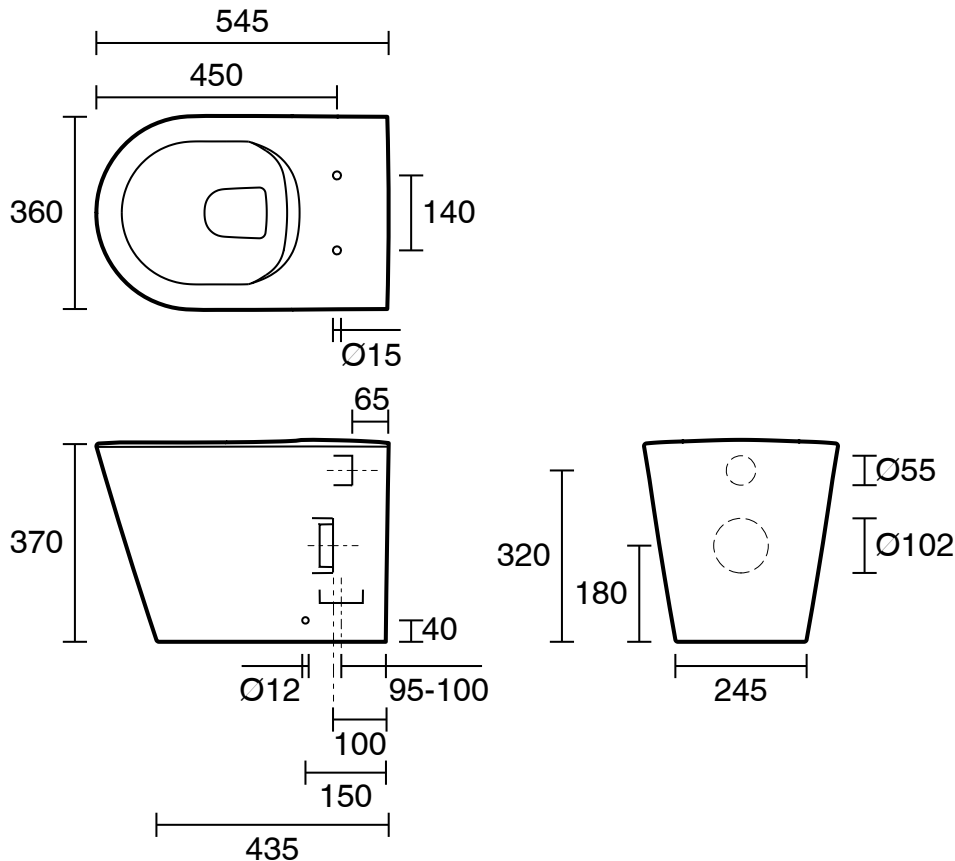

KADO

Kado Lux Back To Wall Rimless Pan with Soft Close Quick Release Seat (4 Star)

1805498

SPECIFICATIONS

Recommended Use	Residential;Commercial
Pan Material	Vitreous China
Toilet Seat Material	Urea
Weight of Pan	25.5 kg
Toilet Seat	Soft Close Quick Release
Rim Configuration	Rimless
Pan Fixing	Screwed to the floor using brackets (supplied) and bedded with sealant

WARRANTY

Residential & Commercial Use (Years)	25
Spare Parts & Labour (Years)	1

Please refer to Kado Warranty Page for full Terms and Conditions

Dimensions are nominal measurements only.

CLEANING RECOMMENDATIONS:

We recommend the use of soapy water or approved cleaners. This product should not be cleaned with abrasive materials. Damage caused by any improper treatment is not covered by the product warranty. Refer to Warranty Conditions

Disclaimer: Products in this specification manual must by regulation be installed by licensed and registered trade people. The manufacturer/distributor reserves the right to vary specifications or delete models from their range without prior notification. Dimensions are nominal measurements only. Dimensions and set-outs listed are correct at time of publication however the manufacturer/distributor takes no responsibility for printing errors.

Published 01/04/2026

To see the complete Kado range go to www.reece.com.au/bathrooms