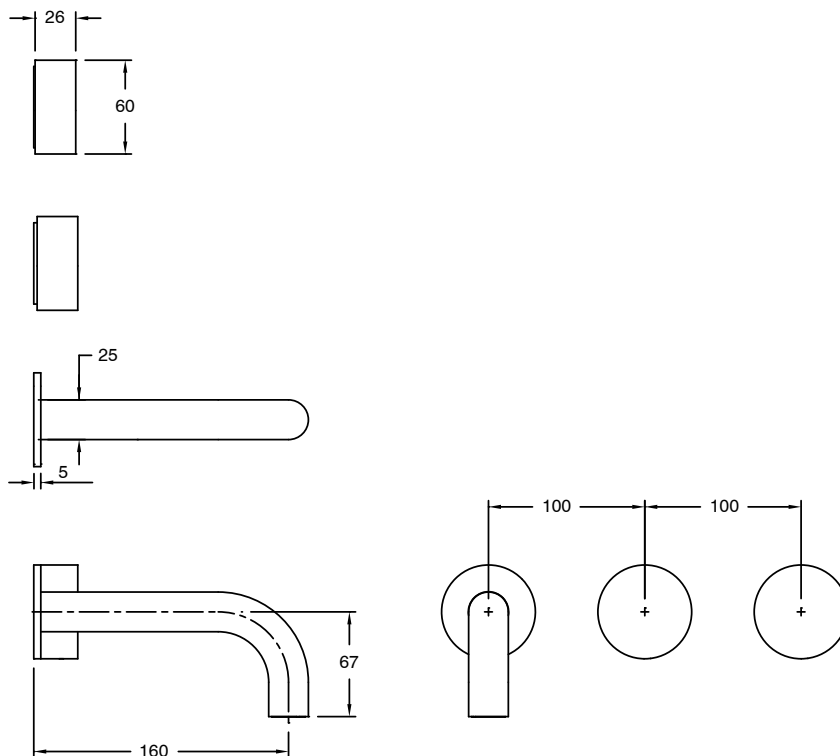

SUSSEX

Sussex Pure Wall Bath Hostess System 200mm PVD Brushed Gold Lead Free

46828

SPECIFICATIONS	
Recommended Use	Residential;Commercial
Colour Finish	Brushed Gold
Primary Material	Lead Free Brass
Recommended Pressure Range	150 - 500 kPa as per AS3500
Max Continuous Working Temperature (deg C)	65
Min Continuous Working Temperature (deg C)	1
WARRANTY	
Residential Use (Years)	40
Commercial Use (Years)	10
<i>Please refer to Sussex Warranty page for full Terms and Conditions</i>	

Disclaimer: Products in this specification manual must by regulation be installed by licensed and registered trade people. The manufacturer/distributor reserves the right to vary specifications or delete models from their range without prior notification. Dimensions are nominal measurements only. Dimensions and set-outs listed are correct at time of publication however the manufacturer/distributor takes no responsibility for printing errors.