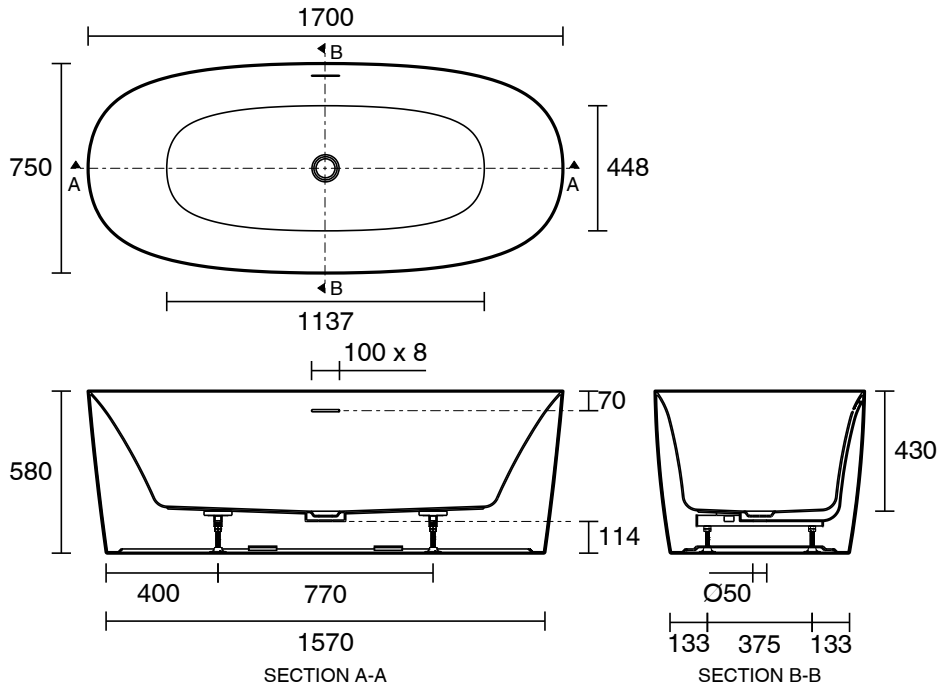

KADO

Kado Lux Freestanding Bath 1700mm x 750mm x 580mm with Overflow Matte White

29655

SPECIFICATIONS

Recommended Use	Residential;Commercial
Bath Type	Freestanding
Material	Acrylic
Colour	Matte White
Capacity (L)	243
Weight (kg)	40
Mounting	Floor
Overflow Included	Yes
Plug & Waste Included	No
Plug & Waste Size	40mm

WARRANTY

Residential & Commercial Use (Years)	20
Spare Parts & Labour (Years)	1

Please refer to Kado Warranty Page for full Terms and Conditions

Dimensions are nominal measurements only.

CLEANING RECOMMENDATIONS:

We recommend the use of soapy water or approved cleaners. This product should not be cleaned with abrasive materials. Damage caused by any improper treatment is not covered by the product warranty. Refer to Warranty Conditions

Disclaimer: Products in this specification manual must by regulation be installed by licensed and registered trade people. The manufacturer/distributor reserves the right to vary specifications or delete models from their range without prior notification. Dimensions are nominal measurements only. Dimensions and set-outs listed are correct at time of publication however the manufacturer/distributor takes no responsibility for printing errors.

Published 01/04/2026

To see the complete Kado range go to www.reece.com.au