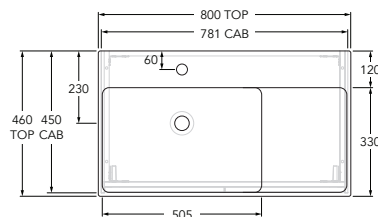

WARRANTY

Residential Use (Years)	10
Commercial Use (Years)	1
Spare Parts & Labour (Years)	1

Please refer to Roca Warranty page for full Terms and Conditions