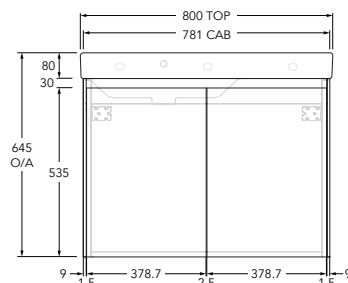

WARRANTY

Residential Use (Years)	10
Commercial Use (Years)	1
Spare Parts & Labour (Years)	1

Please refer to Roca Warranty page for full Terms and Conditions