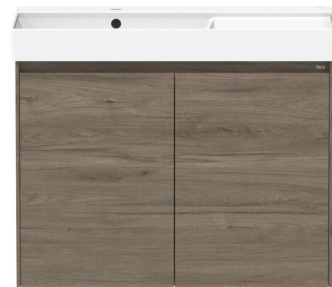

Roca Ona Vanity All Door Left Hand Bowl 800mm Dark Elm

22442

SPECIFICATIONS

Recommended Use	Residential;Commercial
Mounting	Wall
Basin Included	Yes
Bowl Configuration	Left Hand
Number of Bowls	Single
Taphole Options	One
Door/Drawer Configuration	Doors Only
Door/Drawer Options	2 Doors
Cabinet Material	Laminate (Woodgrain)
Cabinet Colour	Dark Elm
Basin Material	Fine Ceramic
Basin Colour	White
Overflow Included	Yes
Plug & Waste Included	No
Plug & Waste Size	32mm x 40mm