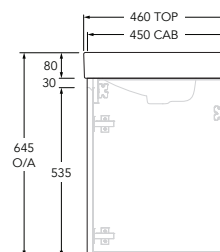

WARRANTY

Residential Use (Years)	10
Commercial Use (Years)	1
Spare Parts & Labour (Years)	1

Please refer to Roca Warranty page for full Terms and Conditions