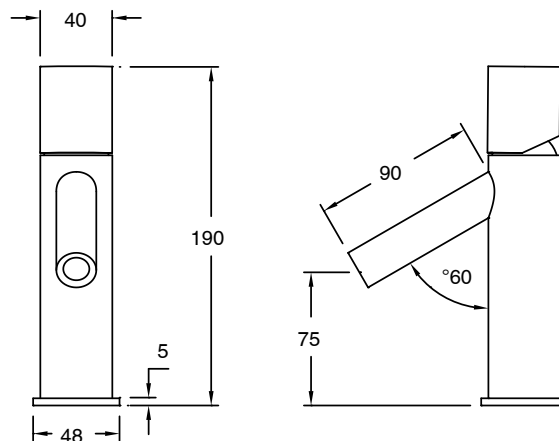

## Sussex Pure Basin Mixer Tap with Linear Textured Handle PVD Brushed Gold (6 Star)

9510802

SPECIFICATIONS	
Recommended Use	Residential;Commercial
Colour Finish	Brushed Gold
Primary Material	DR Brass
Recommended Pressure Range	150 - 500 kPa as per AS3500
Max Continuous Working Temperature (deg C)	65
Min Continuous Working Temperature (deg C)	1
WARRANTY	
Residential Use (Years)	40
Commercial Use (Years)	10
<i>Please refer to Sussex Warranty page for full Terms and Conditions</i>	

Dimensions are nominal measurements only.