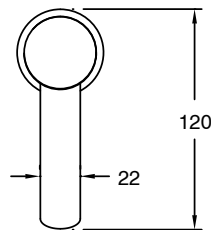

## Sussex Pure Basin Mixer Tap with Linear Textured Handle PVD Brushed Gold (6 Star)

9510802

SPECIFICATIONS	
Recommended Use	Residential;Commercial
Colour Finish	Brushed Gold
Primary Material	DR Brass
Recommended Pressure Range	150 - 500 kPa as per AS3500
Max Continuous Working Temperature (deg C)	65
Min Continuous Working Temperature (deg C)	1
WARRANTY	
Residential Use (Years)	40
Commercial Use (Years)	10
<i>Please refer to Sussex Warranty page for full Terms and Conditions</i>	

Dimensions are nominal measurements only.