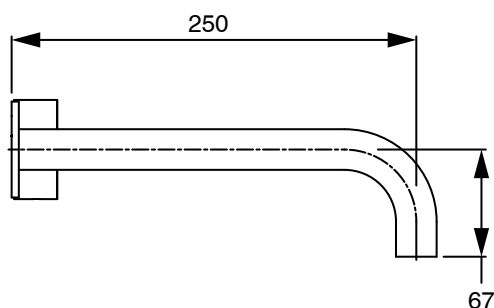

SUSSEX

Sussex Pure Progressive Wall Basin Mixer System 250mm with Cirque Textured Handles PVD Matte Black (3 Star) Lead Free 50536

SPECIFICATIONS

Recommended Use	Residential;Commercial
Colour Finish	Matte Black
Primary Material	Lead Free Brass
Recommended Pressure Range	150 - 500 kPa as per AS3500
Max Continuous Working Temperature (deg C)	65
Min Continuous Working Temperature (deg C)	1

WARRANTY

Residential Use (Years)	40
Commercial Use (Years)	10

Please refer to Sussex Warranty page for full Terms and Conditions

Dimensions are nominal measurements only.

CLEANING RECOMMENDATIONS:

We recommend the use of soapy water or approved cleaners. This product should not be cleaned with abrasive materials. Damage caused by any improper treatment is not covered by the product warranty. Refer to Warranty Conditions

Disclaimer: Products in this specification manual must by regulation be installed by licensed and registered trade people. The manufacturer/distributor reserves the right to vary specifications or delete models from their range without prior notification. Dimensions are nominal measurements only. Dimensions and set-outs listed are correct at time of publication however the manufacturer/distributor takes no responsibility for printing errors.

Published 07/05/2026

To see the complete Sussex range go to www.reece.com.au