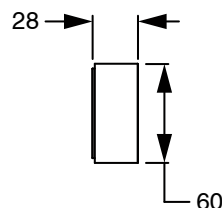

SUSSEX

Sussex Pure Progressive Wall Basin Mixer System 250mm with Cirque Textured Handles PVD Matte Black (3 Star) Lead Free 50536

SPECIFICATIONS

Recommended Use	Residential;Commercial
Colour Finish	Matte Black
Primary Material	Lead Free Brass
Recommended Pressure Range	150 - 500 kPa as per AS3500
Max Continuous Working Temperature (deg C)	65
Min Continuous Working Temperature (deg C)	1

WARRANTY

Residential Use (Years)	40
Commercial Use (Years)	10

Please refer to Sussex Warranty page for full Terms and Conditions