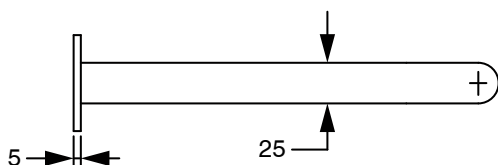

SUSSEX

Sussex Pure Progressive Wall Basin Mixer System 250mm with Cirque Textured Handles PVD Matte Black (3 Star) Lead Free 50536

SPECIFICATIONS

Recommended Use	Residential;Commercial
Colour Finish	Matte Black
Primary Material	Lead Free Brass
Recommended Pressure Range	150 - 500 kPa as per AS3500
Max Continuous Working Temperature (deg C)	65
Min Continuous Working Temperature (deg C)	1

WARRANTY

Residential Use (Years)	40
Commercial Use (Years)	10

Please refer to Sussex Warranty page for full Terms and Conditions

Dimensions are nominal measurements only.

CLEANING RECOMMENDATIONS:

We recommend the use of soapy water or approved cleaners. This product should not be cleaned with abrasive materials. Damage caused by any improper treatment is not covered by the product warranty. Refer to Warranty Conditions

Disclaimer: Products in this specification manual must by regulation be installed by licensed and registered trade people. The manufacturer/distributor reserves the right to vary specifications or delete models from their range without prior notification. Dimensions are nominal measurements only. Dimensions and set-outs listed are correct at time of publication however the manufacturer/distributor takes no responsibility for printing errors.

Published 07/05/2026

To see the complete Sussex range go to www.reece.com.au