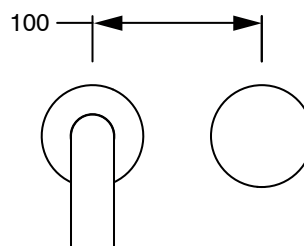

SUSSEX

Sussex Pure Progressive Wall Basin Mixer System 250mm with Cirque Textured Handles PVD Matte Black (3 Star) Lead Free 50536

SPECIFICATIONS

Recommended Use	Residential;Commercial
Colour Finish	Matte Black
Primary Material	Lead Free Brass
Recommended Pressure Range	150 - 500 kPa as per AS3500
Max Continuous Working Temperature (deg C)	65
Min Continuous Working Temperature (deg C)	1

WARRANTY

Residential Use (Years)	40
Commercial Use (Years)	10

Please refer to Sussex Warranty page for full Terms and Conditions

Dimensions are nominal measurements only.

CLEANING RECOMMENDATIONS:

We recommend the use of soapy water or approved cleaners. This product should not be cleaned with abrasive materials. Damage caused by any improper treatment is not covered by the product warranty. Refer to Warranty Conditions

Disclaimer: Products in this specification manual must by regulation be installed by licensed and registered trade people. The manufacturer/distributor reserves the right to vary specifications or delete models from their range without prior notification. Dimensions are nominal measurements only. Dimensions and set-outs listed are correct at time of publication however the manufacturer/distributor takes no responsibility for printing errors.

Published 07/05/2026

To see the complete Sussex range go to www.reece.com.au