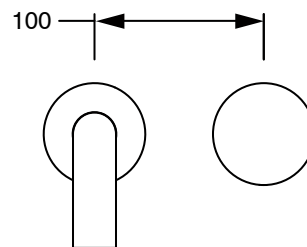

SUSSEX

**Sussex Pure Progressive Wall Basin Mixer Tap System 250mm with Diamond Textured Handle
PVD Brushed Bronze (3 Star)
9511046**

SPECIFICATIONS	
Recommended Use	Residential;Commercial
Colour Finish	Brushed Bronze
Primary Material	DR Brass
Recommended Pressure Range	150 - 500 kPa as per AS3500
Max Continuous Working Temperature (deg C)	65
Min Continuous Working Temperature (deg C)	1
WARRANTY	
Residential Use (Years)	40
Commercial Use (Years)	10
<i>Please refer to Sussex Warranty page for full Terms and Conditions</i>	