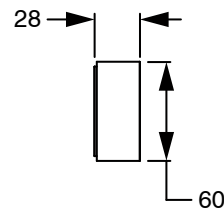

SUSSEX

**Sussex Pure Progressive Wall Basin Mixer Tap System 250mm with Diamond Textured Handle
PVD Brushed Bronze (3 Star)
9511046**

SPECIFICATIONS	
Recommended Use	Residential;Commercial
Colour Finish	Brushed Bronze
Primary Material	DR Brass
Recommended Pressure Range	150 - 500 kPa as per AS3500
Max Continuous Working Temperature (deg C)	65
Min Continuous Working Temperature (deg C)	1
WARRANTY	
Residential Use (Years)	40
Commercial Use (Years)	10
<i>Please refer to Sussex Warranty page for full Terms and Conditions</i>	