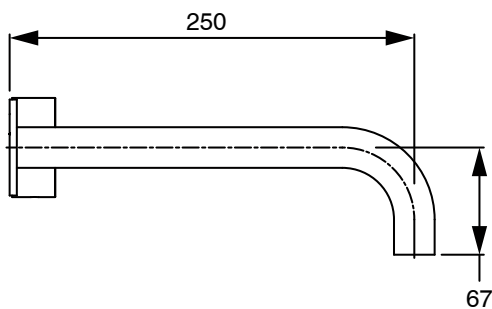

SUSSEX

**Sussex Pure Progressive Wall Basin Mixer Tap System 250mm with Diamond Textured Handle
PVD Brushed Bronze (3 Star)
9511046**

SPECIFICATIONS	
Recommended Use	Residential;Commercial
Colour Finish	Brushed Bronze
Primary Material	DR Brass
Recommended Pressure Range	150 - 500 kPa as per AS3500
Max Continuous Working Temperature (deg C)	65
Min Continuous Working Temperature (deg C)	1
WARRANTY	
Residential Use (Years)	40
Commercial Use (Years)	10
<i>Please refer to Sussex Warranty page for full Terms and Conditions</i>	