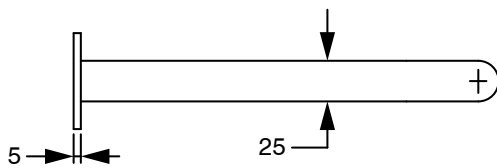

SUSSEX

**Sussex Pure Progressive Wall Basin Mixer Tap System 250mm with Diamond Textured Handle
PVD Brushed Bronze (3 Star)
9511046**

SPECIFICATIONS	
Recommended Use	Residential;Commercial
Colour Finish	Brushed Bronze
Primary Material	DR Brass
Recommended Pressure Range	150 - 500 kPa as per AS3500
Max Continuous Working Temperature (deg C)	65
Min Continuous Working Temperature (deg C)	1
WARRANTY	
Residential Use (Years)	40
Commercial Use (Years)	10
<i>Please refer to Sussex Warranty page for full Terms and Conditions</i>	