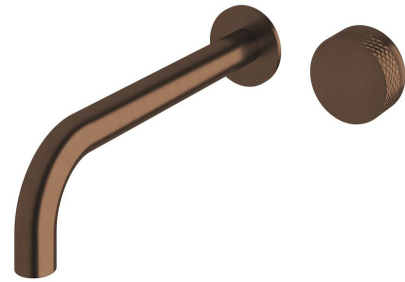

SUSSEX

**Sussex Pure Progressive Wall Basin Mixer Tap System 250mm with Diamond Textured Handle
PVD Brushed Bronze (3 Star)
9511046**

SPECIFICATIONS	
Recommended Use	Residential;Commercial
Colour Finish	Brushed Bronze
Primary Material	DR Brass
Recommended Pressure Range	150 - 500 kPa as per AS3500
Max Continuous Working Temperature (deg C)	65
Min Continuous Working Temperature (deg C)	1
WARRANTY	
Residential Use (Years)	40
Commercial Use (Years)	10
<i>Please refer to Sussex Warranty page for full Terms and Conditions</i>	