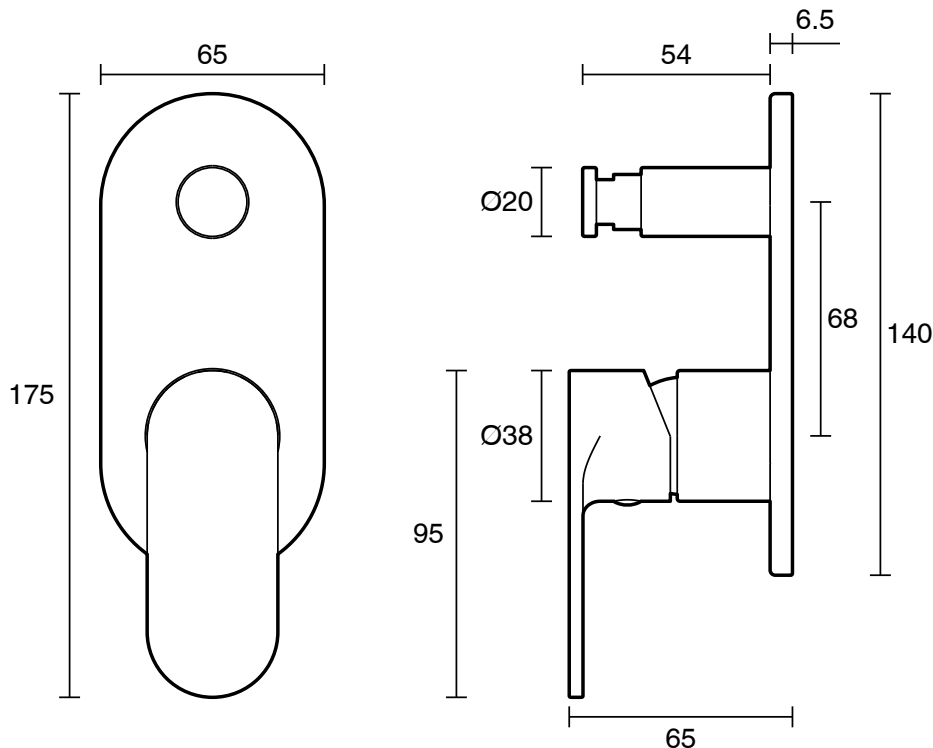

mizu

Mizu Soothe MK2 Shower Mixer with Diverter Trimset Brushed Brass

2265854

SPECIFICATIONS	
Recommended Use	Residential;Commercial
Colour Finish	Brushed Brass
Primary Material	DR Brass
Recommended Pressure Range	150 - 500 kPa as per AS3500
Max Continuous Working Temperature (deg C)	70
Min Continuous Working Temperature (deg C)	5
WARRANTY	
Residential & Commercial Use (Years)	25
Spare Parts & Labour (Years)	1
<i>Please refer to Mizu Warranty page for full Terms and Conditions</i>	

Disclaimer: Products in this specification manual must by regulation be installed by licensed and registered trade people. The manufacturer/distributor reserves the right to vary specifications or delete models from their range without prior notification. Dimensions are nominal measurements only. Dimensions and set-outs listed are correct at time of publication however the manufacturer/distributor takes no responsibility for printing errors.