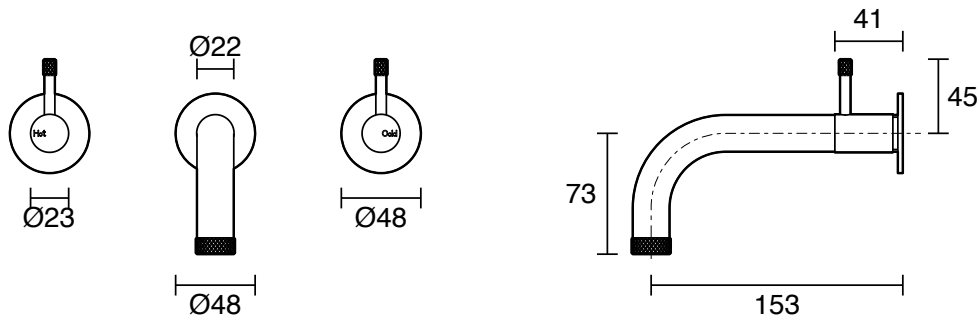

## Sussex Scala Nova Wall Basin/Bath Set 150mm PVD Brushed Gold (5 Star) Lead Free

43605

Dimensions are nominal measurements only.