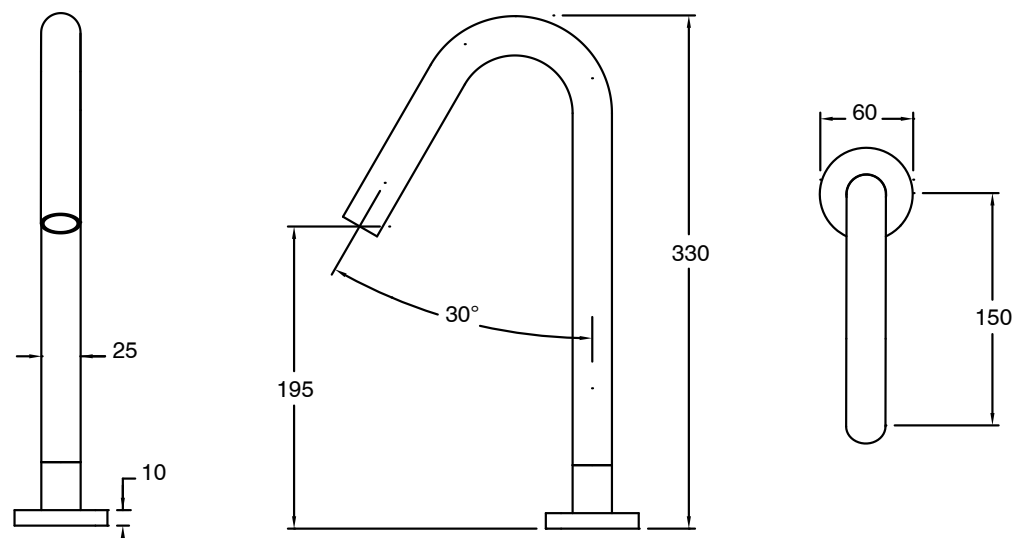

SUSSEX

Sussex Pure Hob Spa Outlet PVD Brushed Gunmetal Lead Free

49923

SPECIFICATIONS

Recommended Use	Residential;Commercial
Colour Finish	Brushed Gunmetal
Primary Material	Lead Free Brass
Recommended Pressure Range	150 - 500 kPa as per AS3500
Max Continuous Working Temperature (deg C)	65
Min Continuous Working Temperature (deg C)	1

WARRANTY

Residential Use (Years)	40
Commercial Use (Years)	10

Please refer to Sussex Warranty page for full Terms and Conditions

Dimensions are nominal measurements only.

CLEANING RECOMMENDATIONS:

We recommend the use of soapy water or approved cleaners. This product should not be cleaned with abrasive materials. Damage caused by any improper treatment is not covered by the product warranty. Refer to Warranty Conditions

Disclaimer: Products in this specification manual must by regulation be installed by licensed and registered trade people. The manufacturer/distributor reserves the right to vary specifications or delete models from their range without prior notification. Dimensions are nominal measurements only. Dimensions and set-outs listed are correct at time of publication however the manufacturer/distributor takes no responsibility for printing errors.

Published 07/05/2026

To see the complete Sussex range go to www.reece.com.au