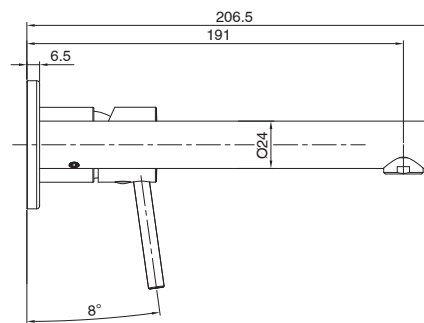

mizu

Mizu Drift MK2 Wall Bath Mixer Tap Set Trimset 200mm Brushed Gunmetal

9512223

SPECIFICATIONS

Recommended Use	Residential;Commercial
Colour Finish	Brushed Gunmetal
Primary Material	DR Brass
Recommended Pressure Range	150 - 500 kPa as per AS3500
Max Continuous Working Temperature (deg C)	65
Min Continuous Working Temperature (deg C)	5

WARRANTY

Residential & Commercial Use (Years)	25
Spare Parts & Labour (Years)	1

Please refer to Mizu Warranty page for full Terms and Conditions

Dimensions are nominal measurements only.

CLEANING RECOMMENDATIONS:

We recommend the use of soapy water or approved cleaners. This product should not be cleaned with abrasive materials. Damage caused by any improper treatment is not covered by the product warranty. Refer to Warranty Conditions

Disclaimer: Products in this specification manual must by regulation be installed by licensed and registered trade people. The manufacturer/distributor reserves the right to vary specifications or delete models from their range without prior notification. Dimensions are nominal measurements only. Dimensions and set-outs listed are correct at time of publication however the manufacturer/distributor takes no responsibility for printing errors.

Published 01/04/2026

To see the complete Mizu range go to www.reece.com.au

WaterMark
AS/NZS 3718
WM-022094