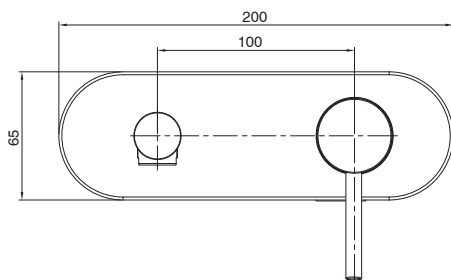

mizu

Mizu Drift MK2 Wall Bath Mixer Tap Set Trimset 200mm Brushed Gunmetal

9512223

SPECIFICATIONS

Recommended Use	Residential;Commercial
Colour Finish	Brushed Gunmetal
Primary Material	DR Brass
Recommended Pressure Range	150 - 500 kPa as per AS3500
Max Continuous Working Temperature (deg C)	65
Min Continuous Working Temperature (deg C)	5

WARRANTY

Residential & Commercial Use (Years)	25
Spare Parts & Labour (Years)	1

Please refer to Mizu Warranty page for full Terms and Conditions

Dimensions are nominal measurements only.

CLEANING RECOMMENDATIONS:

We recommend the use of soapy water or approved cleaners. This product should not be cleaned with abrasive materials. Damage caused by any improper treatment is not covered by the product warranty. Refer to Warranty Conditions

Disclaimer: Products in this specification manual must by regulation be installed by licensed and registered trade people. The manufacturer/distributor reserves the right to vary specifications or delete models from their range without prior notification. Dimensions are nominal measurements only. Dimensions and set-outs listed are correct at time of publication however the manufacturer/distributor takes no responsibility for printing errors.

Published 01/04/2026

To see the complete Mizu range go to www.reece.com.au

WaterMark
AS/NZS 3718
WM-022094