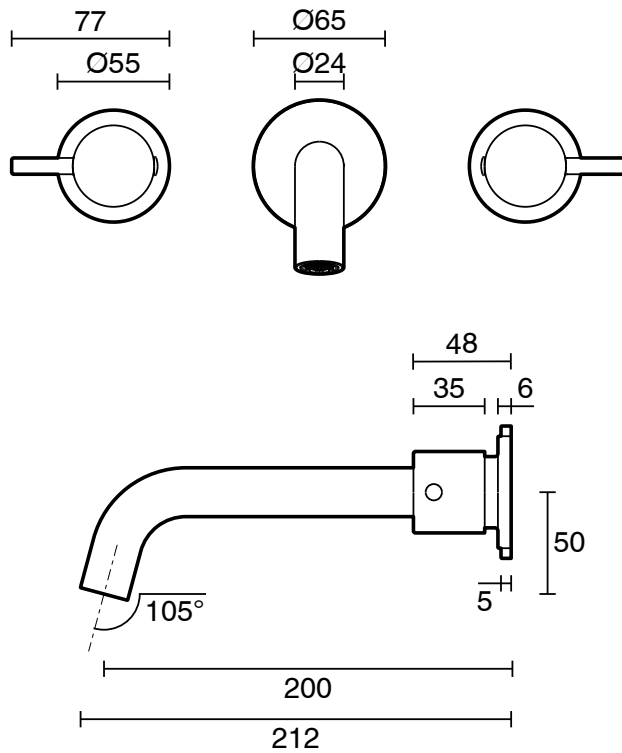

Mizu Drift Wall Basin / Bath Set with Curved Spout 200mm Brushed Brass (6 Star) Lead Free

23278

SPECIFICATIONS

Recommended Use	Residential;Commercial
Colour Finish	Brushed Brass
Primary Material	Lead Free Brass
Recommended Pressure Range	150 - 500 kPa as per AS3500
Max Continuous Working Temperature (deg C)	70
Min Continuous Working Temperature (deg C)	5

WARRANTY

Residential & Commercial Use (Years)	25
Spare Parts & Labour (Years)	1

Please refer to Mizu Warranty page for full Terms and Conditions

Dimensions are nominal measurements only.

CLEANING RECOMMENDATIONS:

We recommend the use of soapy water or approved cleaners. This product should not be cleaned with abrasive materials. Damage caused by any improper treatment is not covered by the product warranty. Refer to Warranty Conditions

Disclaimer: Products in this specification manual must by regulation be installed by licensed and registered trade people. The manufacturer/distributor reserves the right to vary specifications or delete models from their range without prior notification. Dimensions are nominal measurements only. Dimensions and set-outs listed are correct at time of publication however the manufacturer/distributor takes no responsibility for printing errors.

Published 01/04/2026

To see the complete Mizu range go to www.reece.com.au