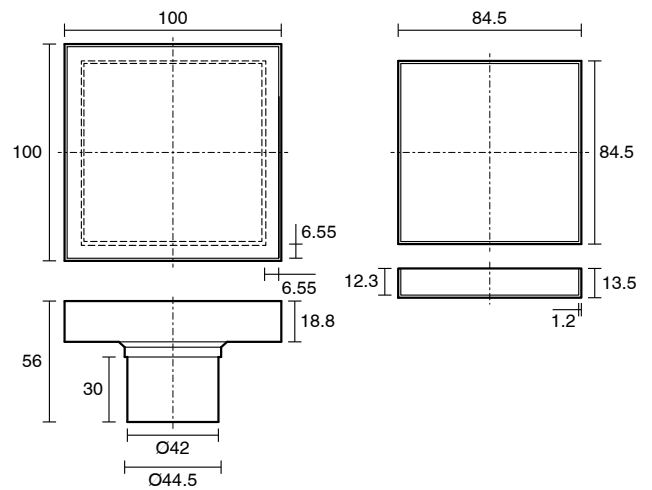

Posh Solus Tile Over Shower Tray with Rear Matte Black Tile Insert Waste 1200mm x 900mm

9512235

SPECIFICATIONS

Recommended Use	Residential;Commercial
Shower Base Colour	Grey
Shower Base Material	SMC
Shower Grate Material	Stainless Steel (316 Grade)
Waste Position	Centre Rear
Shower Base Waste Size	50 mm
Weight of Shower Base	22 kg
Usage	Corner & Alcove Install

WARRANTY

Residential & Commercial Use (Years)	7
Spare Parts & Labour (Years)	1

Please refer to Posh Warranty Page for full Terms and Conditions

Dimensions are nominal measurements only.

CLEANING RECOMMENDATIONS:

We recommend the use of soapy water or approved cleaners. This product should not be cleaned with abrasive materials. Damage caused by any improper treatment is not covered by the product warranty. Refer to Warranty Conditions

Disclaimer: Products in this specification manual must by regulation be installed by licensed and registered trade people. The manufacturer/distributor reserves the right to vary specifications or delete models from their range without prior notification. Dimensions are nominal measurements only. Dimensions and set-outs listed are correct at time of publication however the manufacturer/distributor takes no responsibility for printing errors.

Published 01/04/2026

To see the complete Posh range go to
www.reece.com.au