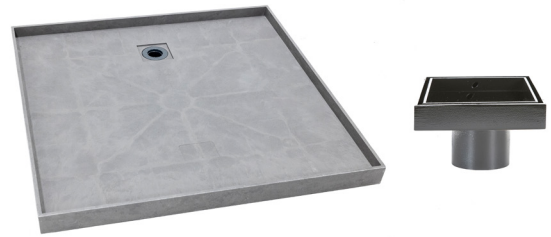

Posh Solus Tile Over Shower Tray with Rear Matte Black Tile Insert Waste 1200mm x 900mm

9512235

SPECIFICATIONS

Recommended Use	Residential;Commercial
Shower Base Colour	Grey
Shower Base Material	SMC
Shower Grate Material	Stainless Steel (316 Grade)
Waste Position	Centre Rear
Shower Base Waste Size	50 mm
Weight of Shower Base	22 kg
Usage	Corner & Alcove Install

WARRANTY

Residential & Commercial Use (Years)	7
Spare Parts & Labour (Years)	1

Please refer to Posh Warranty Page for full Terms and Conditions

Dimensions are nominal measurements only.

CLEANING RECOMMENDATIONS:

We recommend the use of soapy water or approved cleaners. This product should not be cleaned with abrasive materials. Damage caused by any improper treatment is not covered by the product warranty. Refer to Warranty Conditions

Disclaimer: Products in this specification manual must by regulation be installed by licensed and registered trade people. The manufacturer/distributor reserves the right to vary specifications or delete models from their range without prior notification. Dimensions are nominal measurements only. Dimensions and set-outs listed are correct at time of publication however the manufacturer/distributor takes no responsibility for printing errors.

Published 01/04/2026

To see the complete Posh range go to
www.reece.com.au