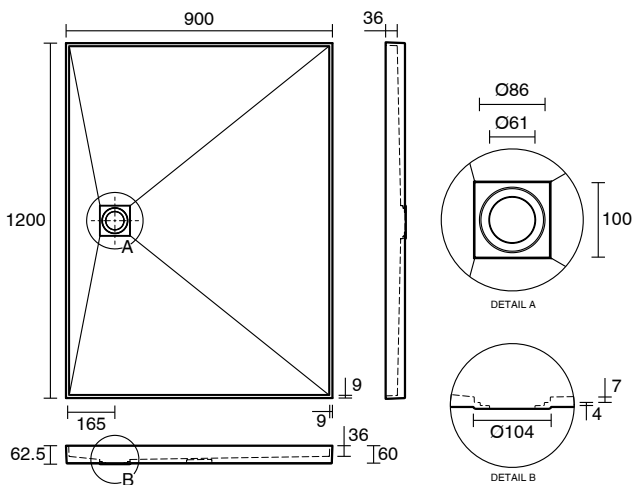

Posh Solus Tile Over Shower Tray with Rear Matte Black Tile Insert Waste 1200mm x 900mm

9512235

SPECIFICATIONS

Recommended Use	Residential;Commercial
Shower Base Colour	Grey
Shower Base Material	SMC
Shower Grate Material	Stainless Steel (316 Grade)
Waste Position	Centre Rear
Shower Base Waste Size	50 mm
Weight of Shower Base	22 kg
Usage	Corner & Alcove Install

WARRANTY

Residential & Commercial Use (Years)	7
Spare Parts & Labour (Years)	1

Please refer to Posh Warranty Page for full Terms and Conditions

Dimensions are nominal measurements only.

CLEANING RECOMMENDATIONS:

We recommend the use of soapy water or approved cleaners. This product should not be cleaned with abrasive materials. Damage caused by any improper treatment is not covered by the product warranty. Refer to Warranty Conditions

Disclaimer: Products in this specification manual must by regulation be installed by licensed and registered trade people. The manufacturer/distributor reserves the right to vary specifications or delete models from their range without prior notification. Dimensions are nominal measurements only. Dimensions and set-outs listed are correct at time of publication however the manufacturer/distributor takes no responsibility for printing errors.

Published 01/04/2026

To see the complete Posh range go to
www.reece.com.au