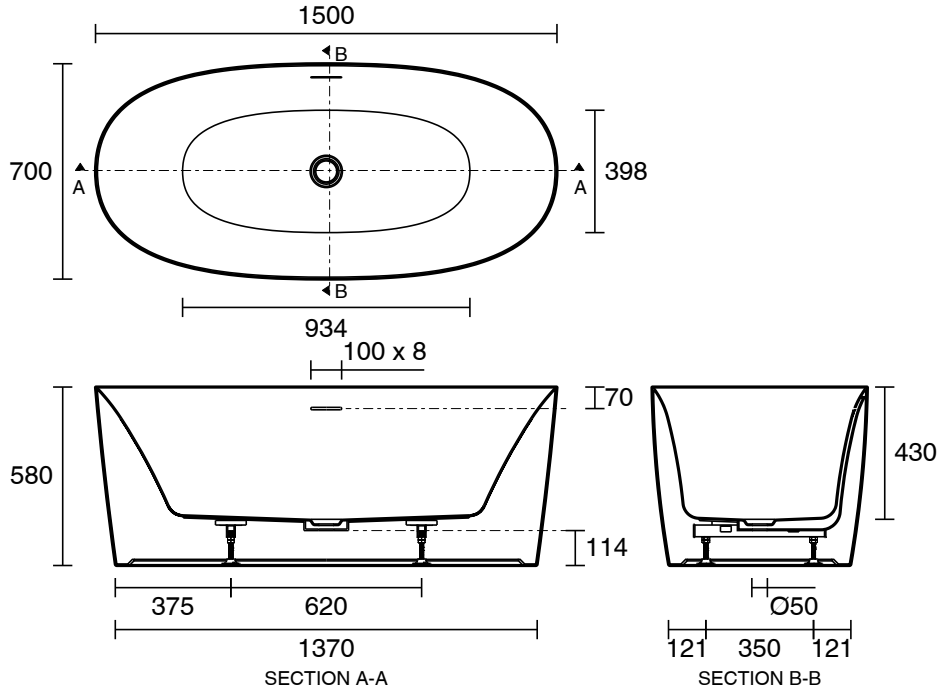

KADO

Kado Lux Freestanding Bath 1500mm x 750mm x 580mm with Overflow Matte White

26955

SPECIFICATIONS

Recommended Use	Residential;Commercial
Bath Type	Freestanding
Material	Acrylic
Colour	Matte White
Capacity (L)	182
Weight (kg)	35
Mounting	Floor
Overflow Included	Yes
Plug & Waste Included	No
Plug & Waste Size	40mm

WARRANTY

Residential & Commercial Use (Years)	20
Spare Parts & Labour (Years)	1

Please refer to Kado Warranty Page for full Terms and Conditions

Dimensions are nominal measurements only.

CLEANING RECOMMENDATIONS:

We recommend the use of soapy water or approved cleaners. This product should not be cleaned with abrasive materials. Damage caused by any improper treatment is not covered by the product warranty. Refer to Warranty Conditions

Disclaimer: Products in this specification manual must by regulation be installed by licensed and registered trade people. The manufacturer/distributor reserves the right to vary specifications or delete models from their range without prior notification. Dimensions are nominal measurements only. Dimensions and set-outs listed are correct at time of publication however the manufacturer/distributor takes no responsibility for printing errors.

Published 01/04/2026

To see the complete Kado range go to www.reece.com.au