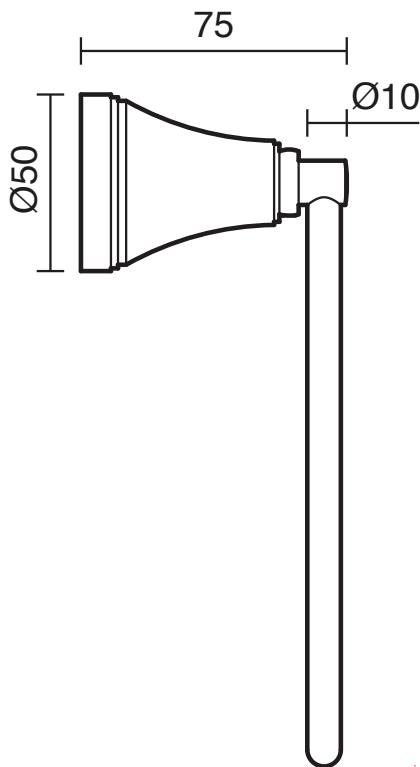

WARRANTY

Residential & Commercial Use (Years)	25
Parts Replacement Only (Years)	1

Please refer to Kado Warranty Page for full Terms and Conditions