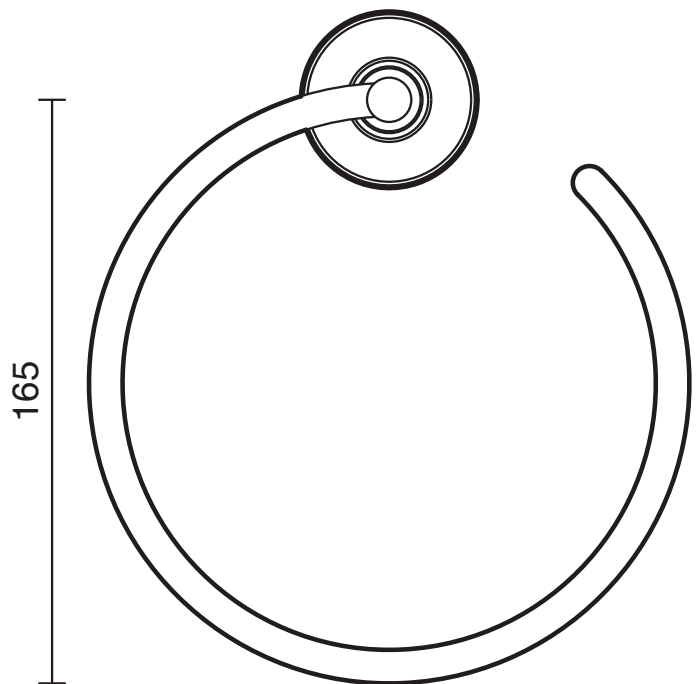

WARRANTY

Residential & Commercial Use (Years)	25
Parts Replacement Only (Years)	1

Please refer to Kado Warranty Page for full Terms and Conditions